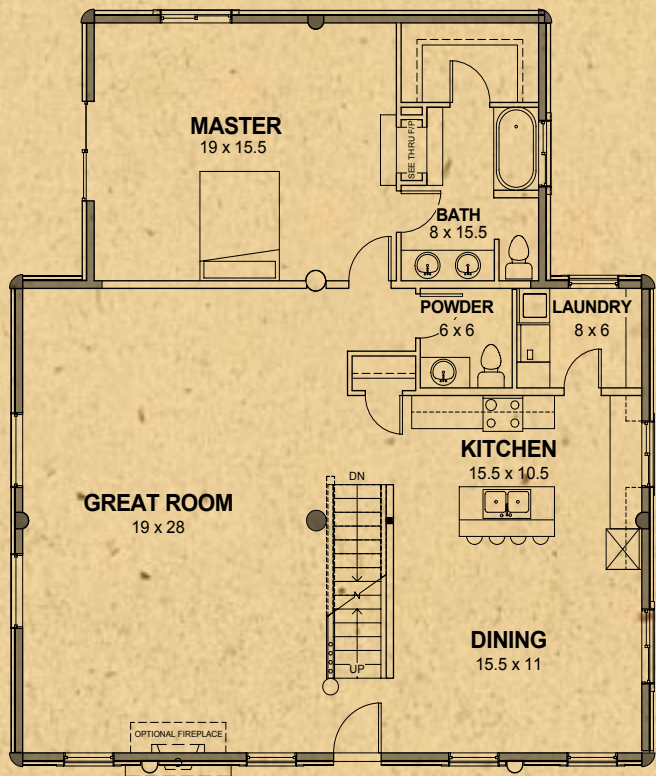

Eagle River Series

Eagle River 2	
Main Level Area	1624 sq. ft.
Loft & Storage	552 sq. ft.
Total Living Area	2176 sq. ft.

www.whispercreekloghomes.com