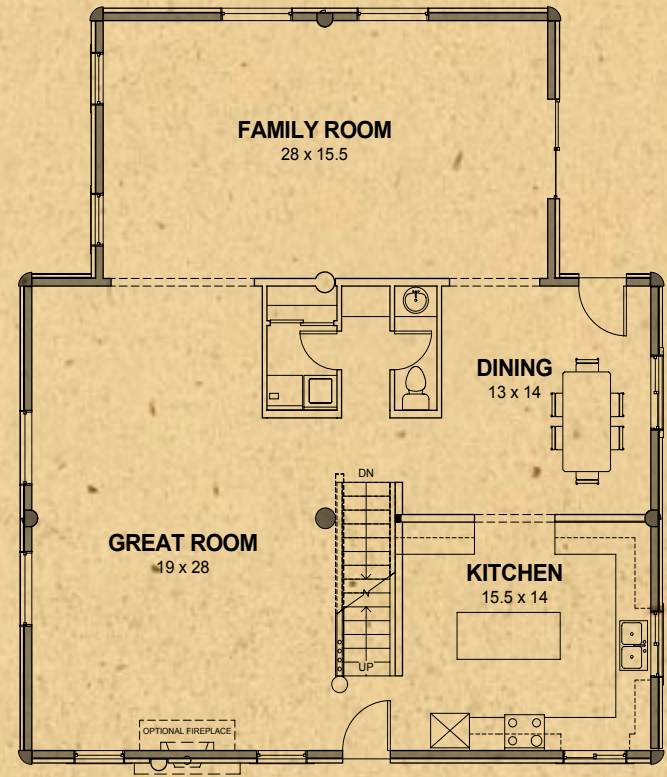

# Eagle River Series

Eagle River 3	
Main Level Area	1624 sq. ft.
Loft & Storage	552 sq. ft.
Total Living Area	2176 sq. ft.

Available Wall Options shown

[www.whispercreekloghomes.com](http://www.whispercreekloghomes.com)