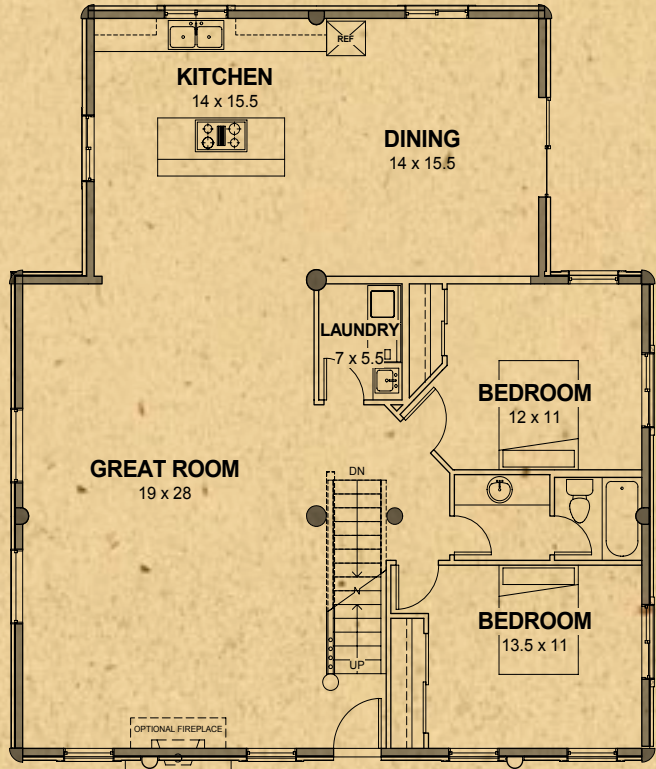

# Eagle River Series

Eagle River 4	
Main Level Area	1624 sq. ft.
Loft & Storage	552 sq. ft.
Total Living Area	2176 sq. ft.

Available Wall Options shown

[www.whispercreekloghomes.com](http://www.whispercreekloghomes.com)