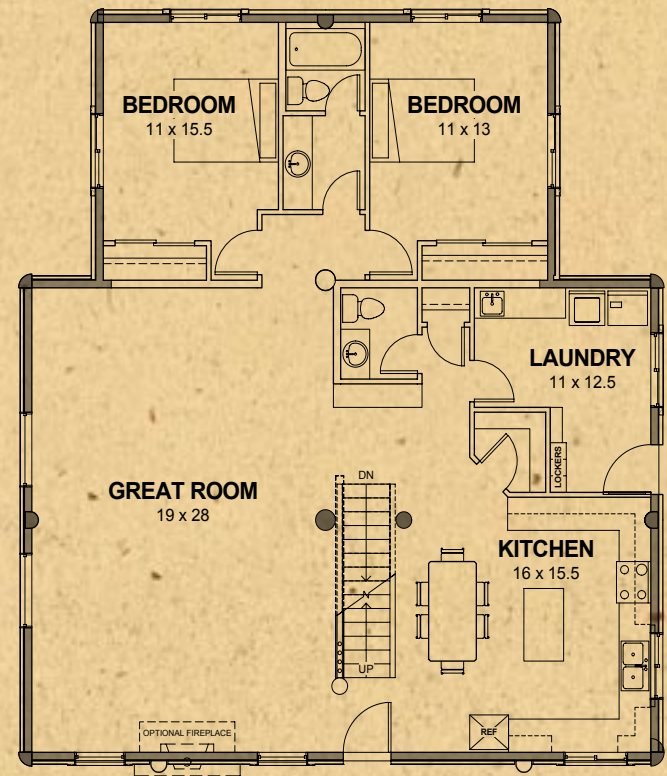

Eagle River Series

Eagle River 5	
Main Level Area	1624 sq. ft.
Loft & Storage	552 sq. ft.
Total Living Area	2176 sq. ft.

Available Wall Options shown

www.whispercreekloghomes.com