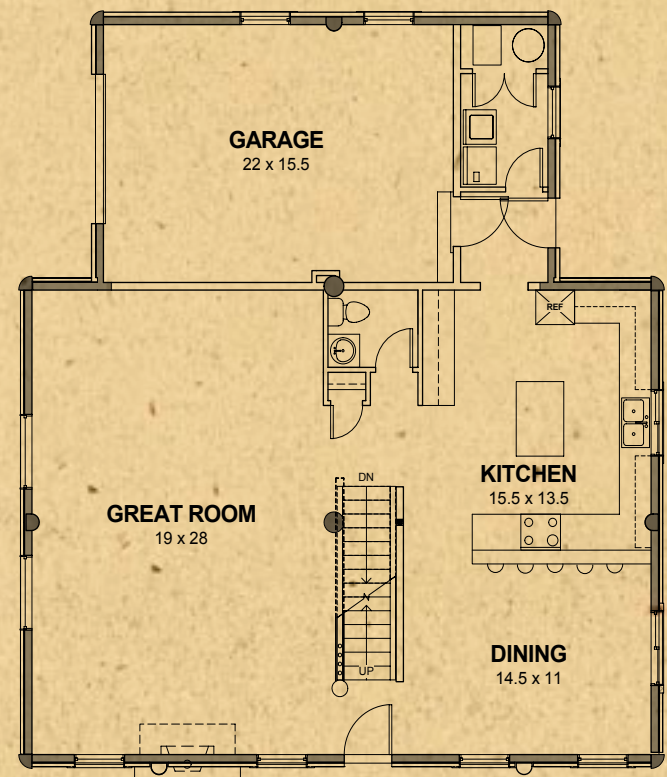

Eagle River Series

Eagle River 6	
Main Level Area	1624 sq. ft.
Loft & Storage	552 sq. ft.
Total Living Area	2176 sq. ft.

Available Wall Options shown

www.whispercreekloghomes.com