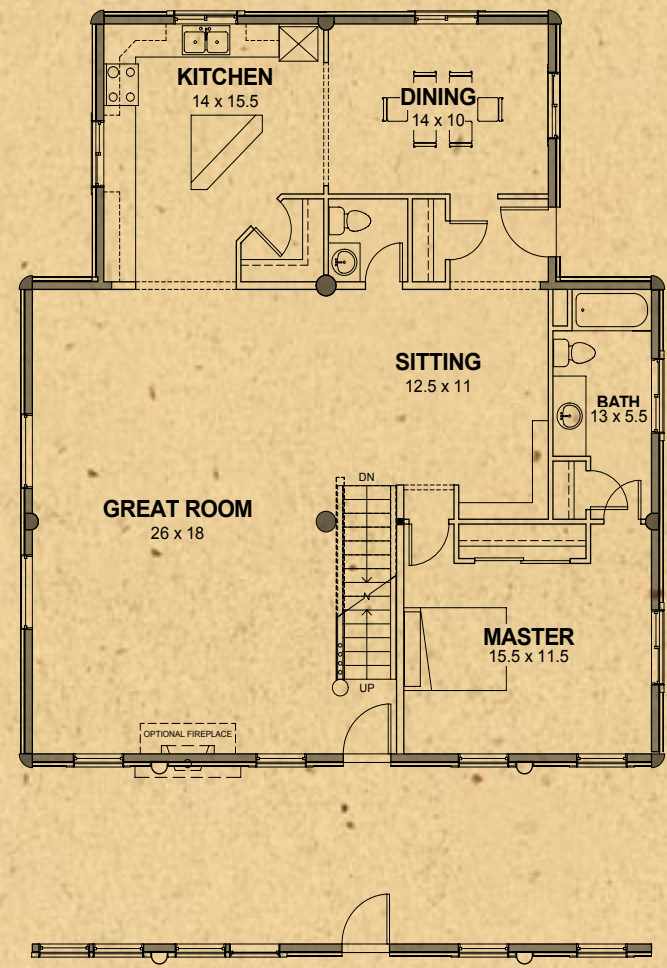

# Eagle River Series

Eagle River 7	
Main Level Area	1624 sq. ft.
Loft & Storage	552 sq. ft.
Total Living Area	2176 sq. ft.

Available Wall Options shown

[www.whispercreekloghomes.com](http://www.whispercreekloghomes.com)