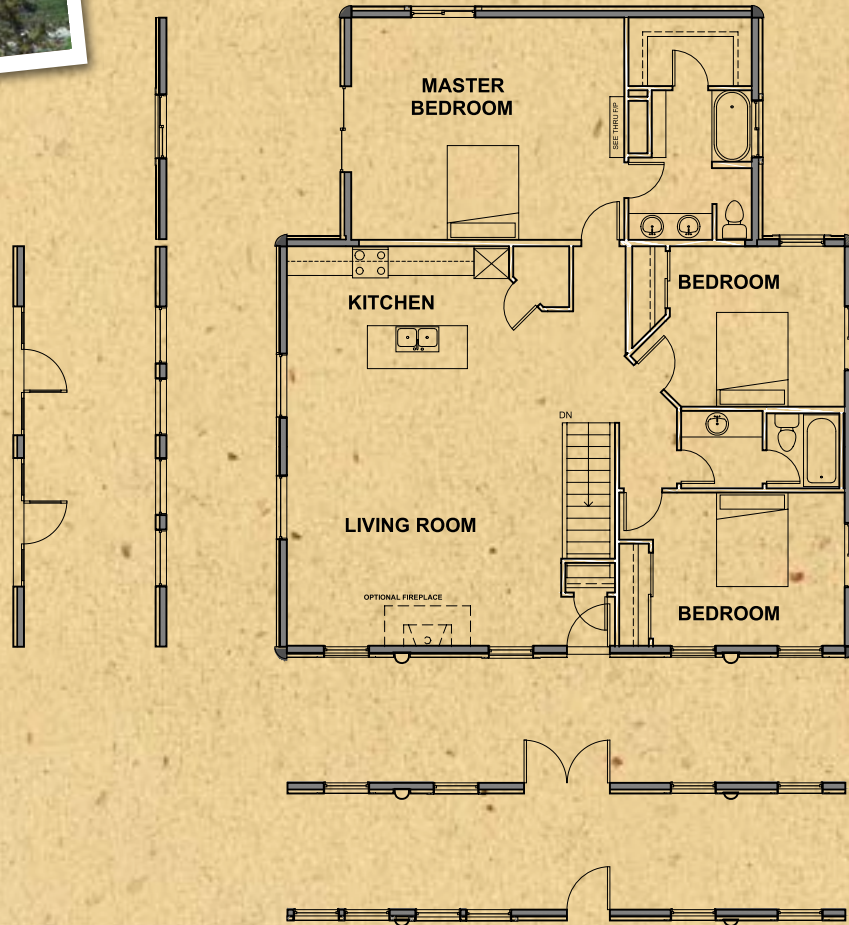

Eagle River Series

Eagle River 8

Eagle River 8

Main Level Area	1624 sq. ft.
Loft & Storage	552 sq. ft.
Total Living Area	2176 sq. ft.

Available Wall Options shown

www.whispercreekloghomes.com