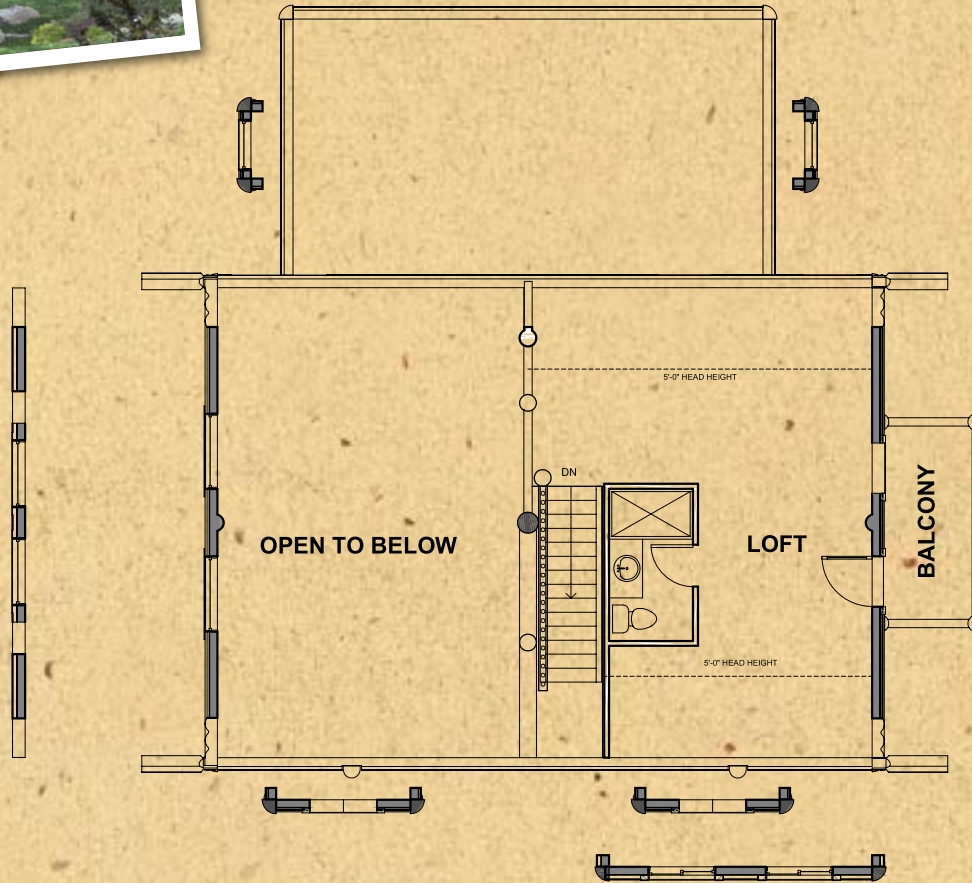

Eagle River Series

Eagle River Loft 2

Eagle River Loft 2	
Main Level Area	1624 sq. ft.
Loft & Storage	552 sq. ft.
Total Living Area	2176 sq. ft.

Available Wall Options shown

www.whispercreekloghomes.com