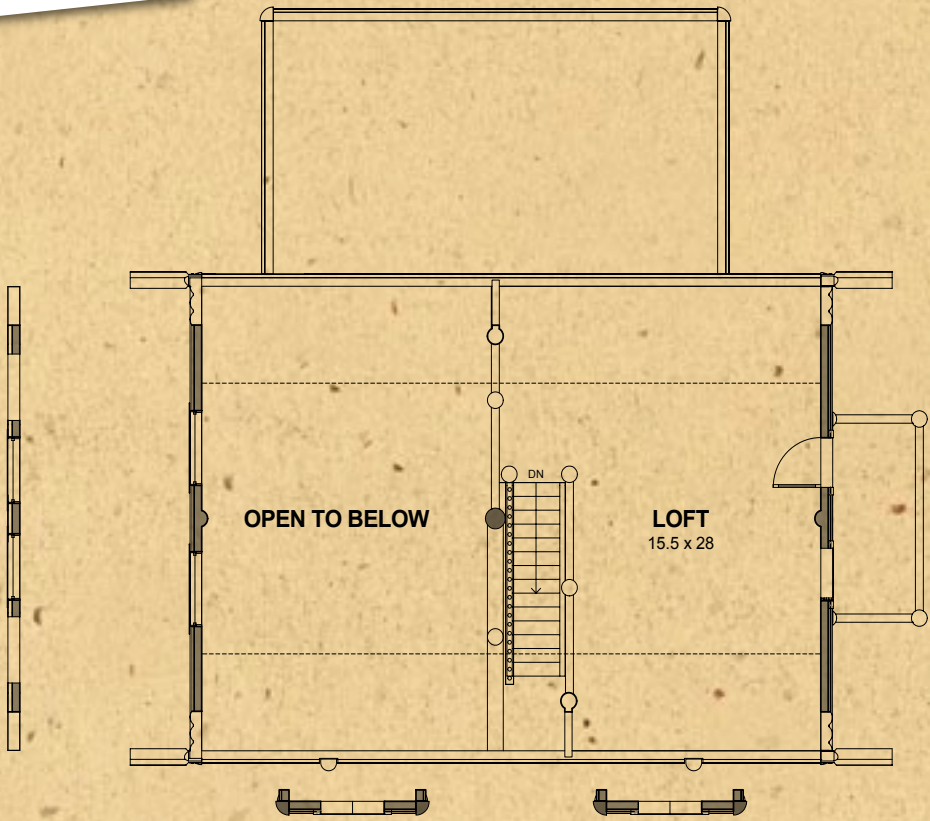

# Eagle River Series

Eagle River - Loft 1	
Main Level Area	1624 sq. ft.
Loft & Storage	552 sq. ft.
<b>Total Living Area</b>	<b>2176 sq. ft.</b>

Available Options shown on this loft plan:  
 Balcony  
 Dormers  
 Window Feature Wall