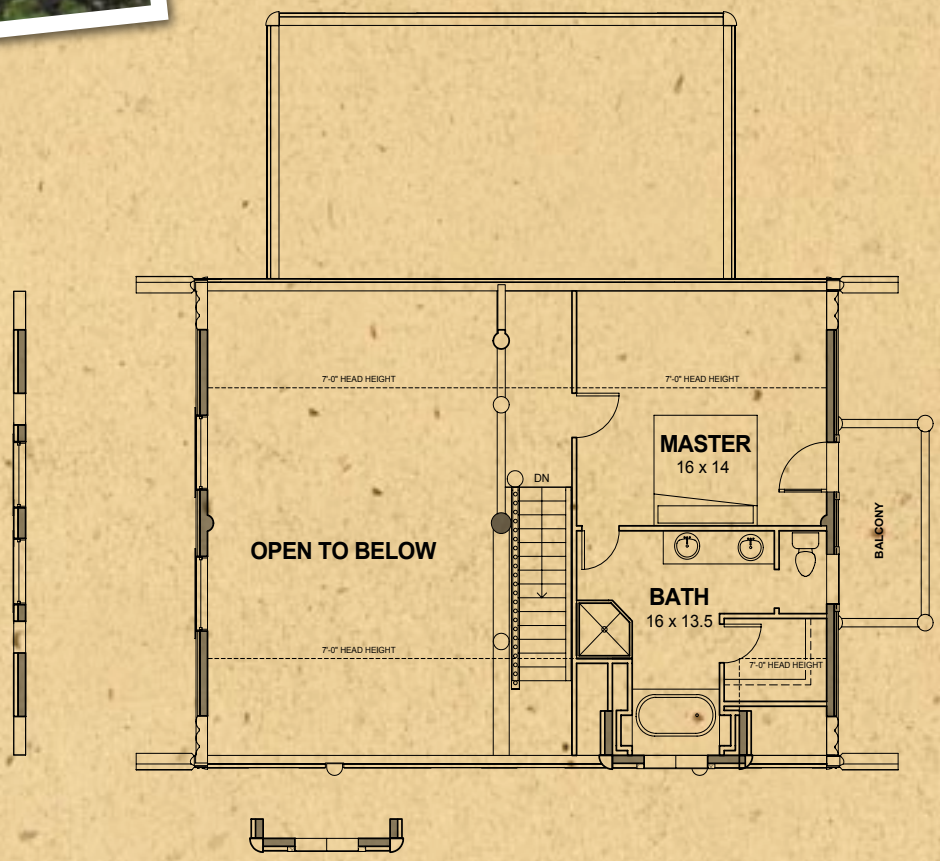

# Eagle River Series

Eagle River - Loft 3	
Main Level Area	1624 sq. ft.
Loft & Storage	552 sq. ft.
<b>Total Living Area</b>	<b>2176 sq. ft.</b>

Available Options shown on this loft plan:  
 Balcony  
 Dormer  
 Window Feature Wall