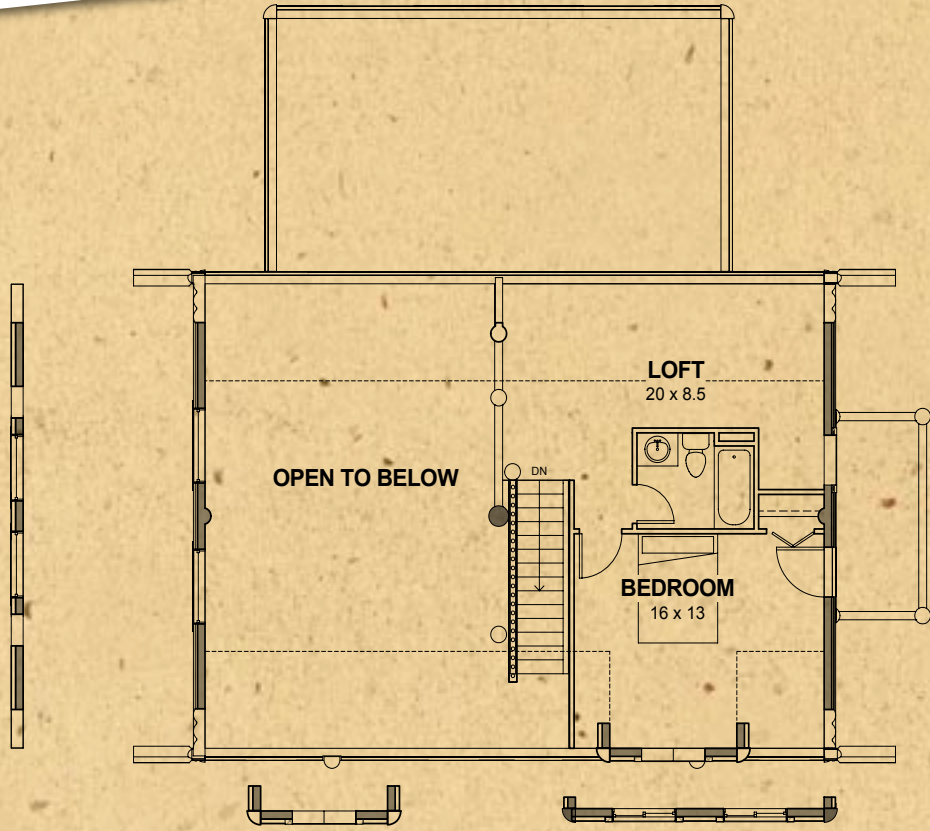

Eagle River Series

Eagle River - Loft 4	
Main Level Area	1624 sq. ft.
Loft & Storage	552 sq. ft.
Total Living Area	2176 sq. ft.

Available Options shown on this loft plan:
Balcony
Dormer
Window Feature Wall