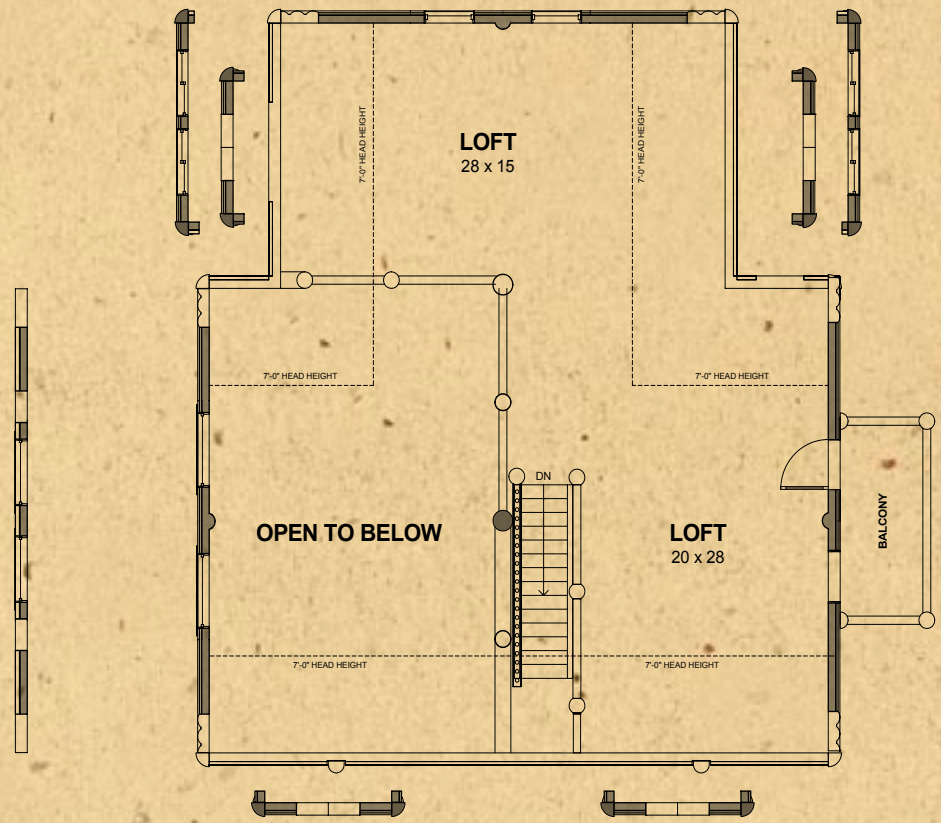

Eagle River Lofted Series

Eagle River Lofted 1	
Main Level Area	1624 sq. ft.
Loft & Storage	1016 sq. ft.
Total Living Area	2640 sq. ft.

Available Options shown on this loft plan:
 Balcony
 Dormers
 Window Feature Wall