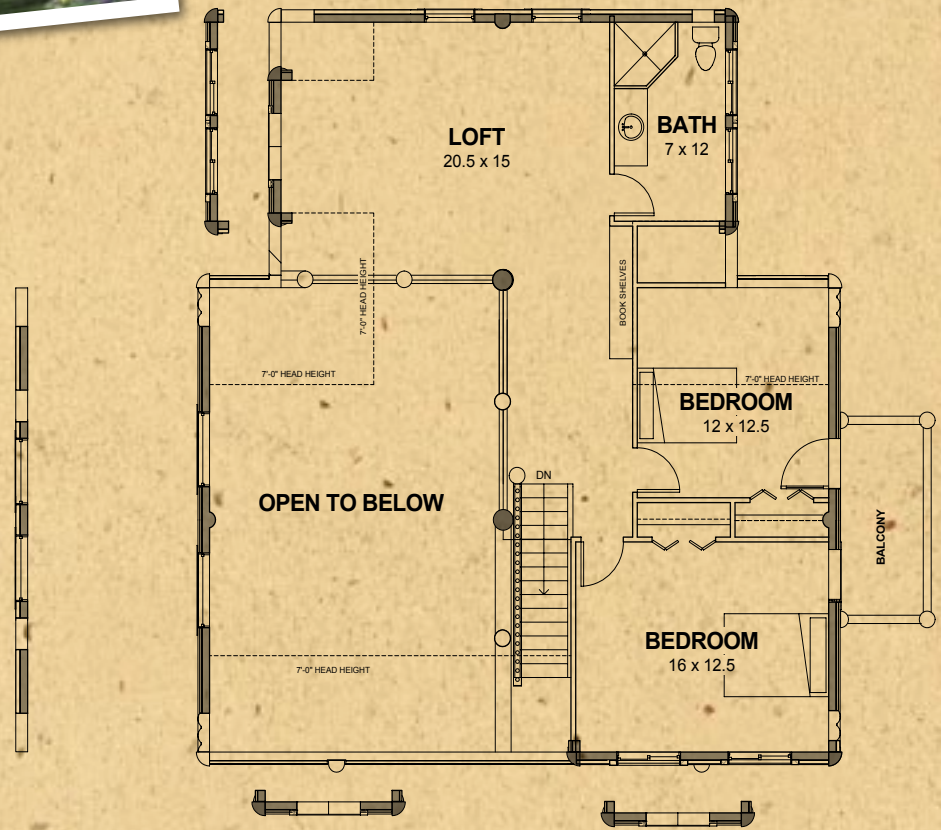

# Eagle River Lofted Series

Eagle River Lofted 2	
Main Level Area	1624 sq. ft.
Loft & Storage	1016 sq. ft.
<b>Total Living Area</b>	<b>2640 sq. ft.</b>

Available Options shown on this loft plan:  
 Balcony  
 Dormers  
 Window Feature Wall