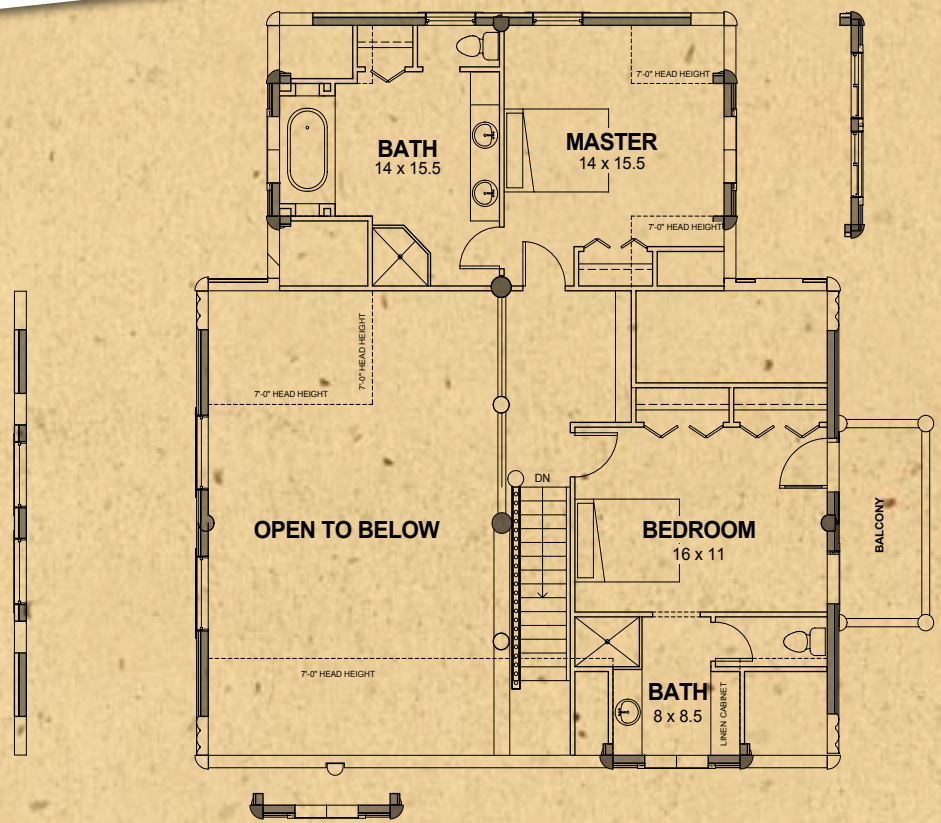

Eagle River Lofted Series

Eagle River Lofted 3	
Main Level Area	1624 sq. ft.
Loft & Storage	1016 sq. ft.
Total Living Area	2640 sq. ft.

Available Options shown on this loft plan:
 Balcony
 Dormers
 Window Feature Wall