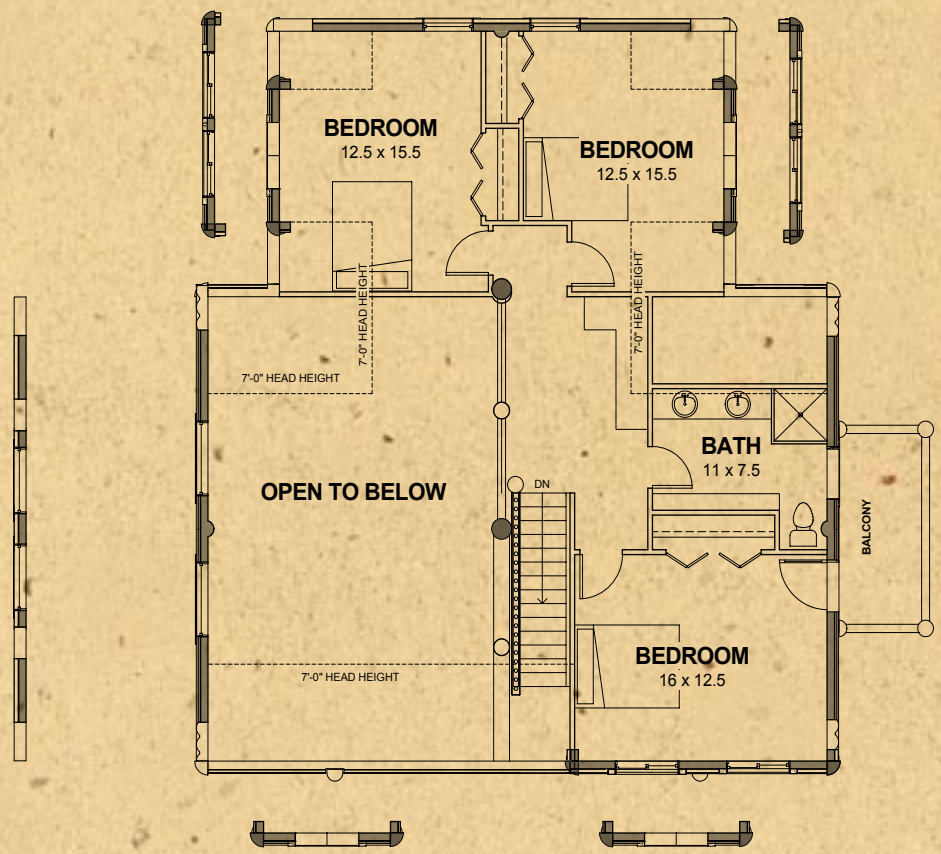

Eagle River Lofted Series

Eagle River Lofted 4	
Main Level Area	1624 sq. ft.
Loft & Storage	1016 sq. ft.
Total Living Area	2640 sq. ft.

Available Options shown on this loft plan:
 Balcony
 Dormers
 Window Feature Wall