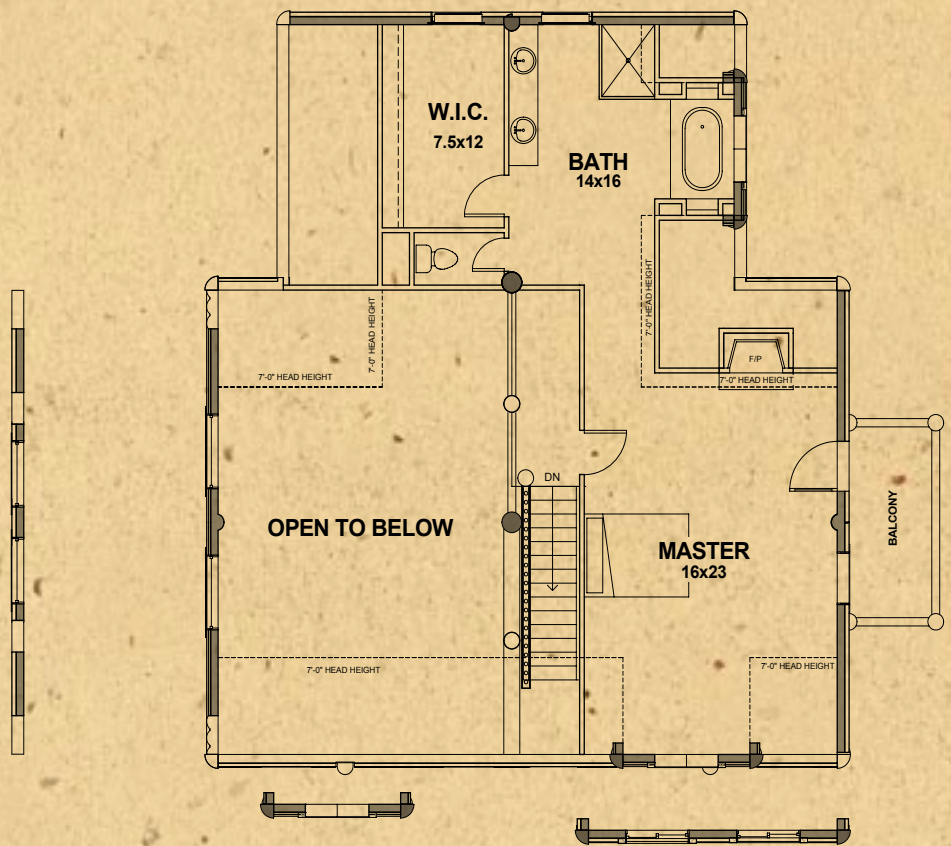

Eagle River Lofted Series

Eagle River Lofted 5	
Main Level Area	1624 sq. ft.
Loft & Storage	1016 sq. ft.
Total Living Area	2640 sq. ft.

Available Options shown on this loft plan:
 Balcony
 Dormers
 Window Feature Wall