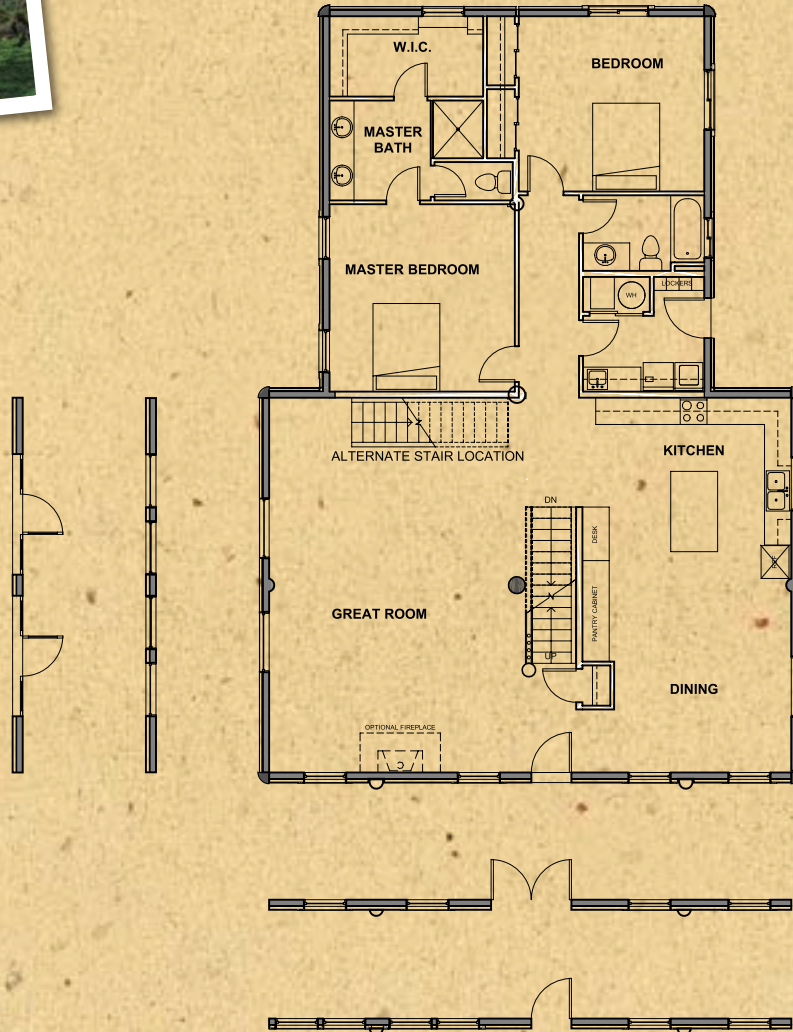

Elk Ridge Series

Elk Ridge 2

Elk Ridge 2

Main Level Area	2001 sq. ft.
Loft & Storage	552 sq. ft.
Total Living Area	2553 sq. ft.

Available Wall Options shown

www.whispercreekloghomes.com