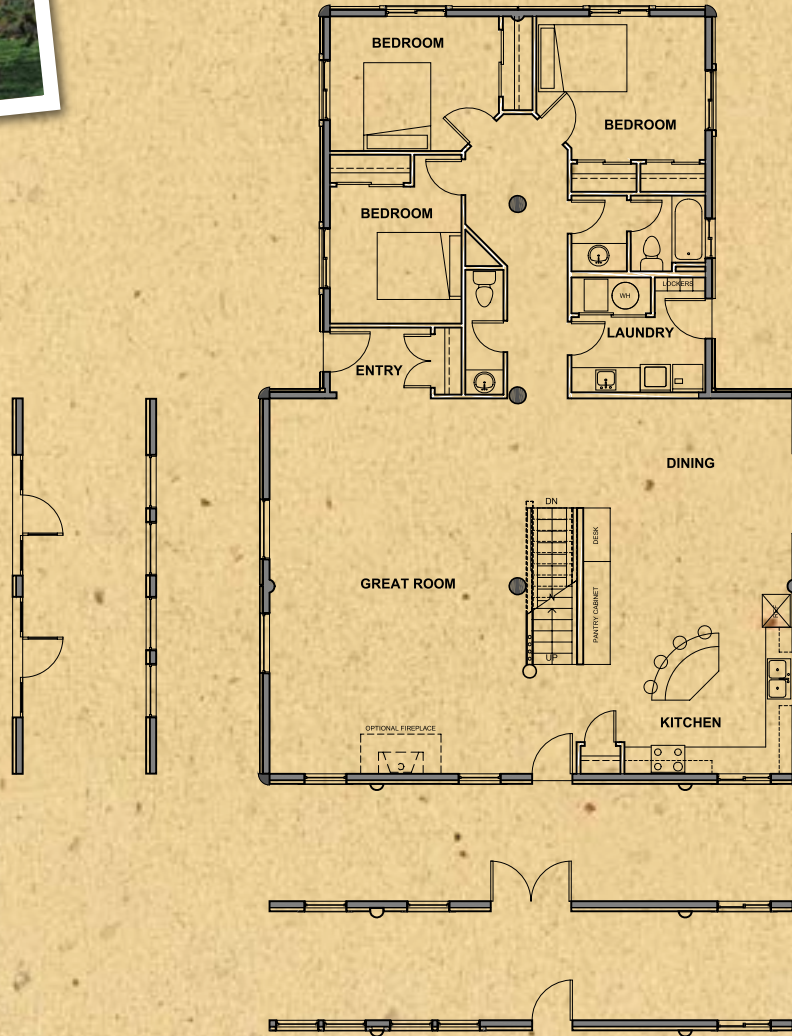

Elk Ridge Series

Elk Ridge 3

Elk Ridge 3

Main Level Area	2001 sq. ft.
Loft & Storage	552 sq. ft.
Total Living Area	2553 sq. ft.

Available Wall Options shown

www.whispercreekloghomes.com