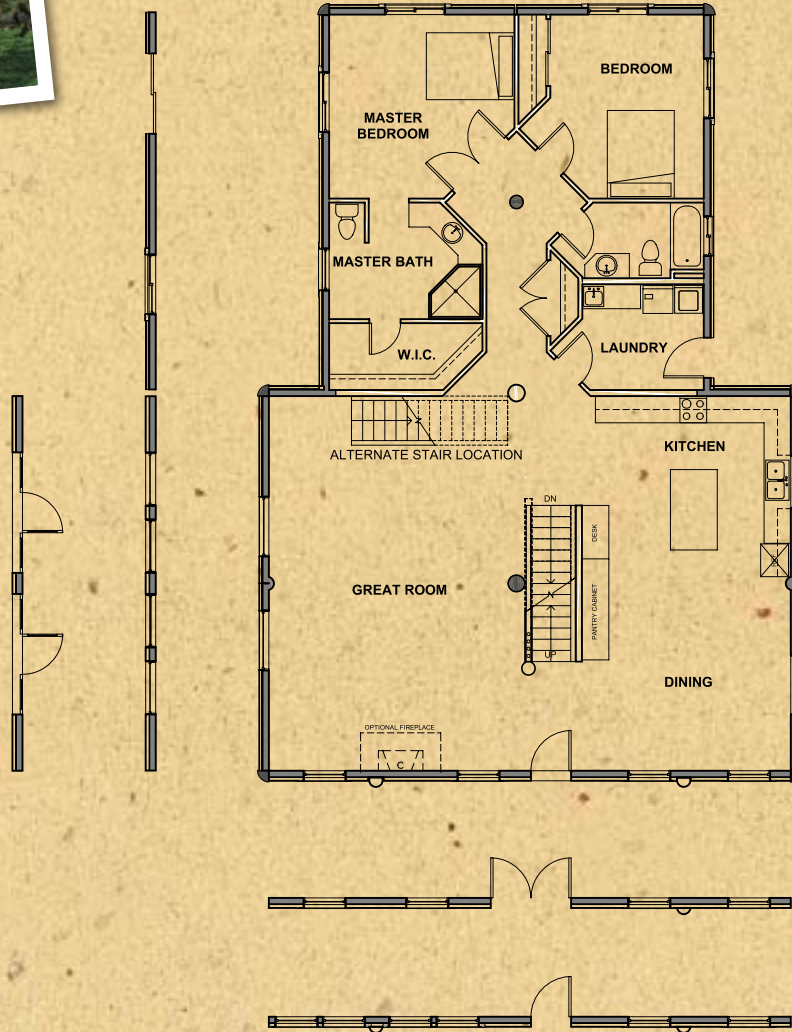

Elk Ridge Series

Elk Ridge 4

Main Level Area	2001 sq. ft.
Loft & Storage	552 sq. ft.
Total Living Area	2553 sq. ft.

Available Wall Options shown

www.whispercreekloghomes.com