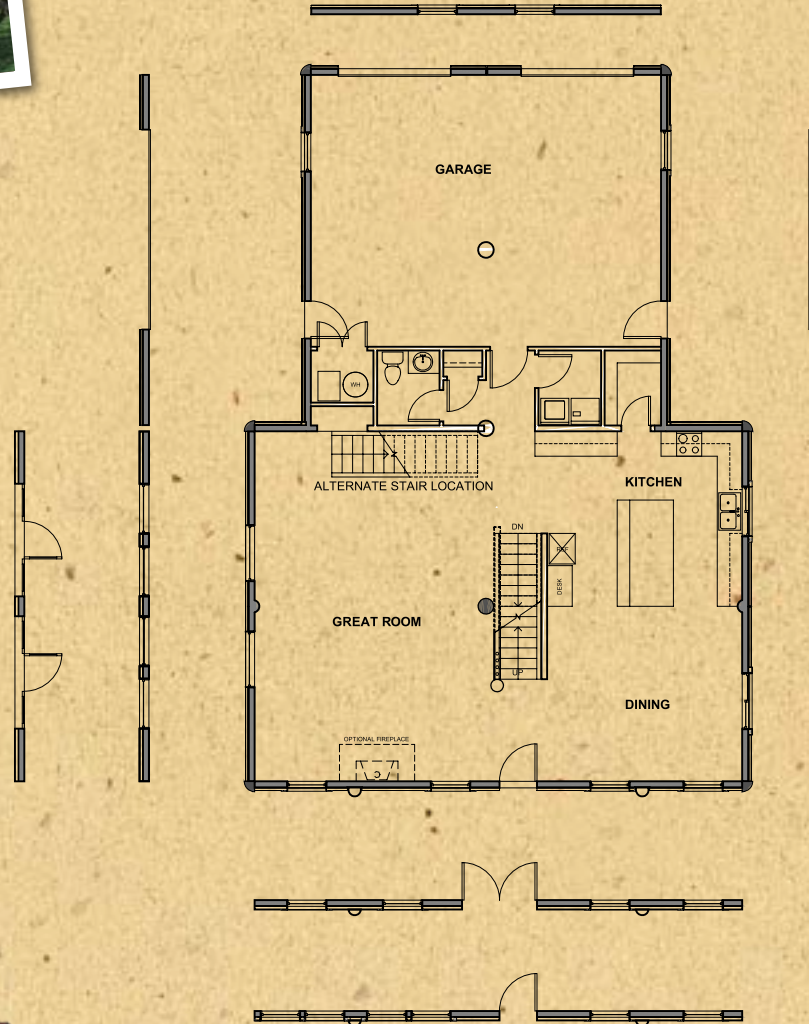

Elk Ridge Series

Elk Ridge 6

Elk Ridge 6

Main Level Area	2001 sq. ft.
Loft & Storage	552 sq. ft.
Total Living Area	2553 sq. ft.

Available Wall Options shown

www.whispercreekloghomes.com