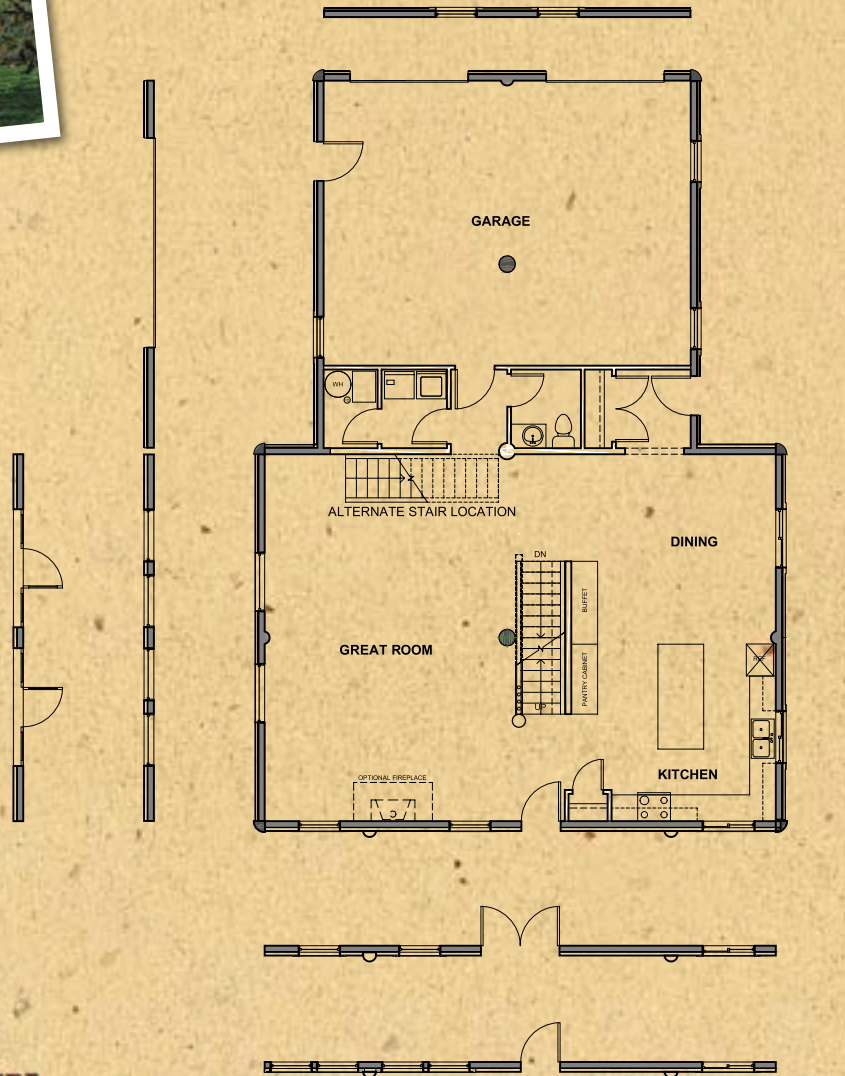

Elk Ridge Series

Elk Ridge 7

Elk Ridge 7

Main Level Area	2001 sq. ft.
Loft & Storage	552 sq. ft.
Total Living Area	2553 sq. ft.

Available Wall Options shown

www.whispercreekloghomes.com