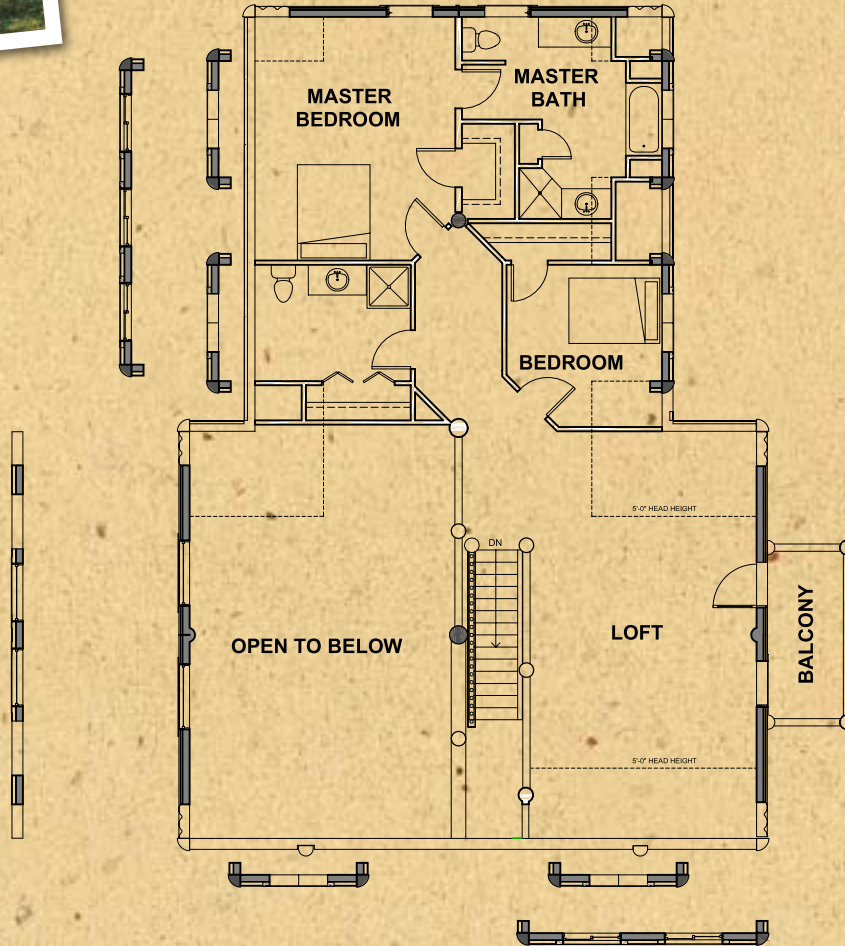

Elk Ridge Lofted Series

Elk Ridge Lofted 4

Main Level Area	2001 sq. ft.
Loft & Storage	1393 sq. ft.
Total Living Area	3394 sq. ft.

Available Wall Options shown

www.whispercreekloghomes.com