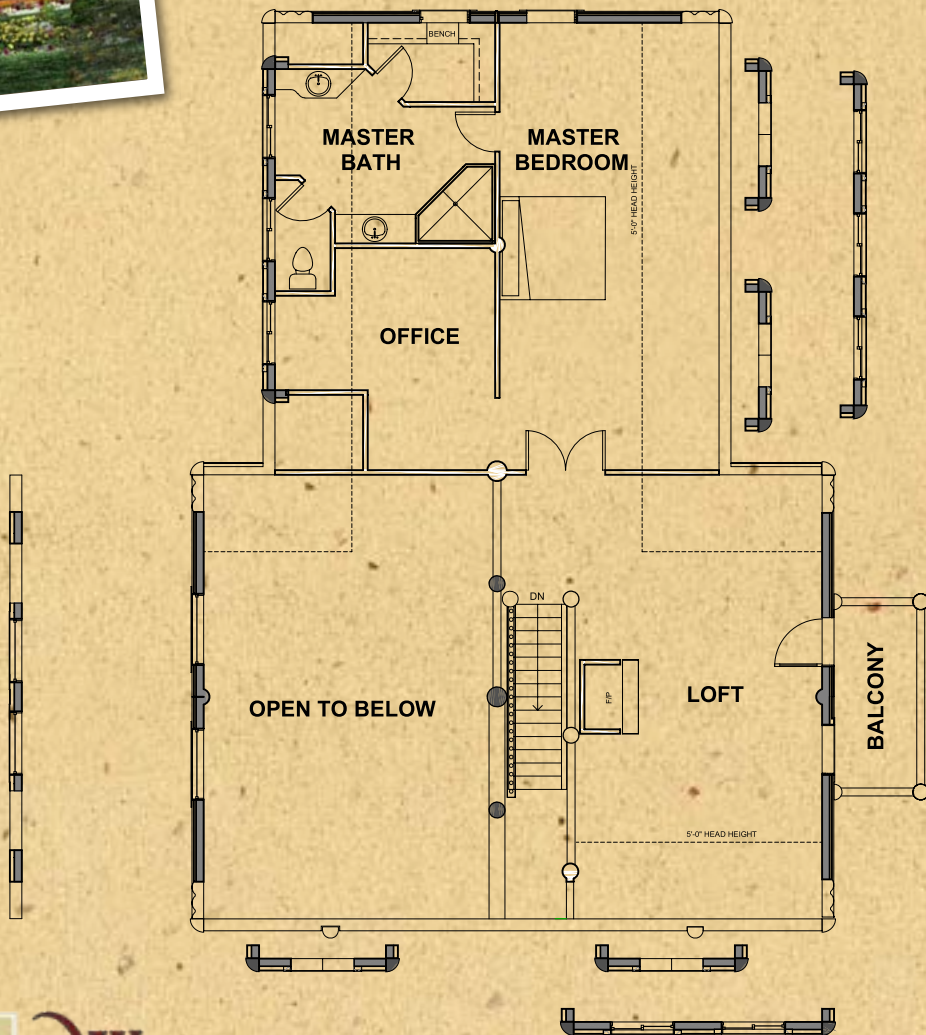

# Elk Ridge Lofted Series

Elk Ridge Lofted 5

Elk Ridge Lofted 5	
Main Level Area	2001 sq. ft.
Loft & Storage	1393 sq. ft.
<b>Total Living Area</b>	<b>3394 sq. ft.</b>

Available Wall Options shown

[www.whispercreekloghomes.com](http://www.whispercreekloghomes.com)