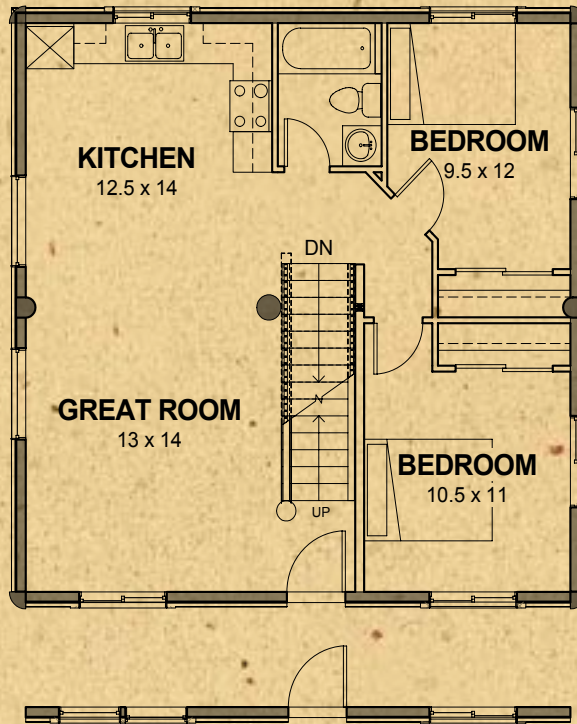

Fox Hollow Series

Fox Hollow 1

Fox Hollow 1

Main Level Area	841 sq. ft.
Loft & Storage	392 sq. ft.
Total Living Area	1289 sq. ft.

Available Wall Options shown

www.whispercreekloghomes.com