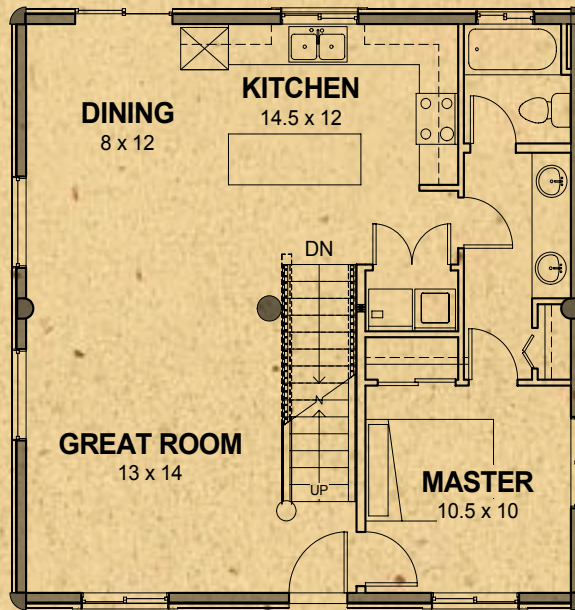

Fox Hollow Series

Fox Hollow 3

Fox Hollow 3	
Main Level Area	841 sq. ft.
Loft & Storage	392 sq. ft.
Total Living Area	1289 sq. ft.

Available Wall Options shown

www.whispercreekloghomes.com