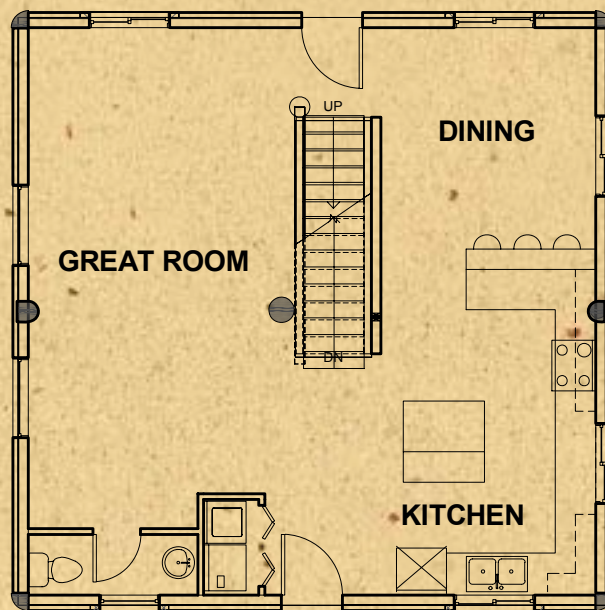

Fox Hollow Series

Fox Hollow 4	
Main Level Area	841 sq. ft.
Loft & Storage	392 sq. ft.
Total Living Area	1289 sq. ft.

Available Wall Options shown

www.whispercreekloghomes.com