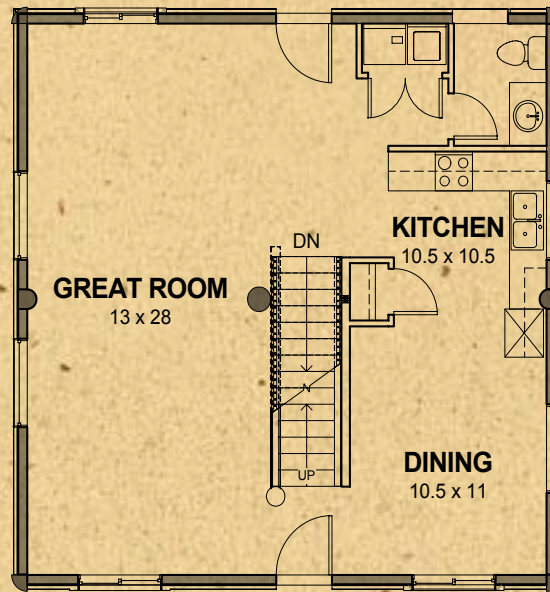

# Fox Hollow Series

Fox Hollow 5

Fox Hollow 5	
Main Level Area	841 sq. ft.
Loft & Storage	392 sq. ft.
Total Living Area	1289 sq. ft.

Available Wall Options shown

[www.whispercreekloghomes.com](http://www.whispercreekloghomes.com)