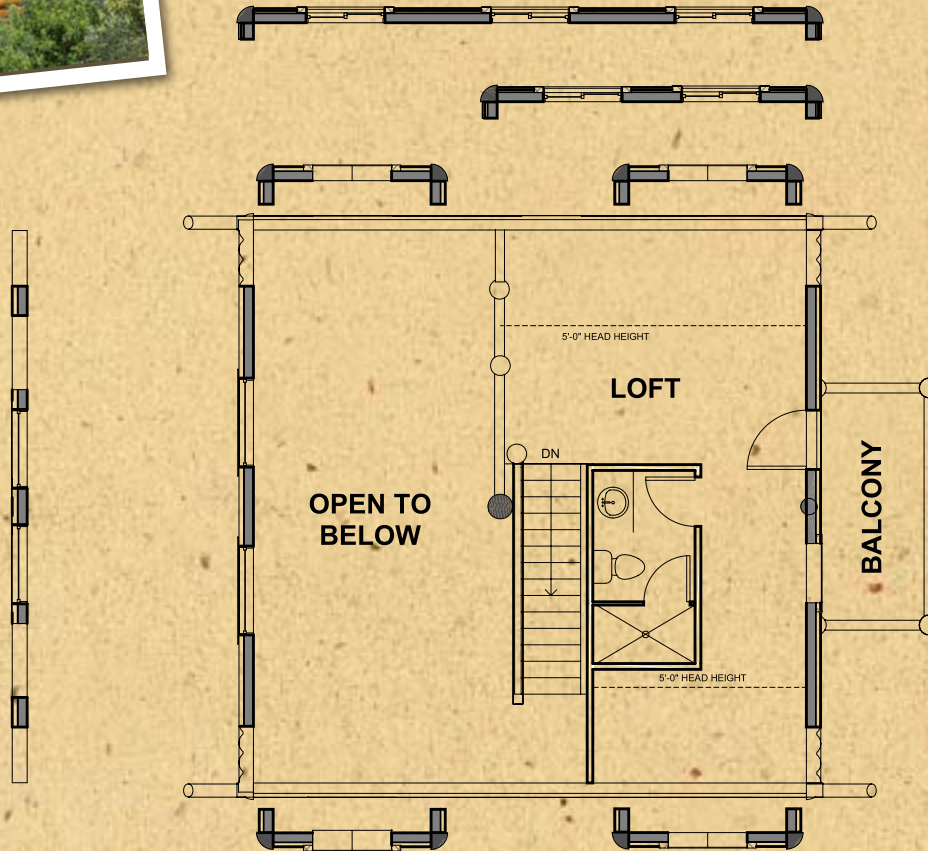

Fox Hollow Series

Fox Hollow Loft 2

Main Level Area	840 sq. ft.
Loft & Storage	392 sq. ft.
Total Living Area	1289 sq. ft.

Available Wall Options shown

www.whispercreekloghomes.com