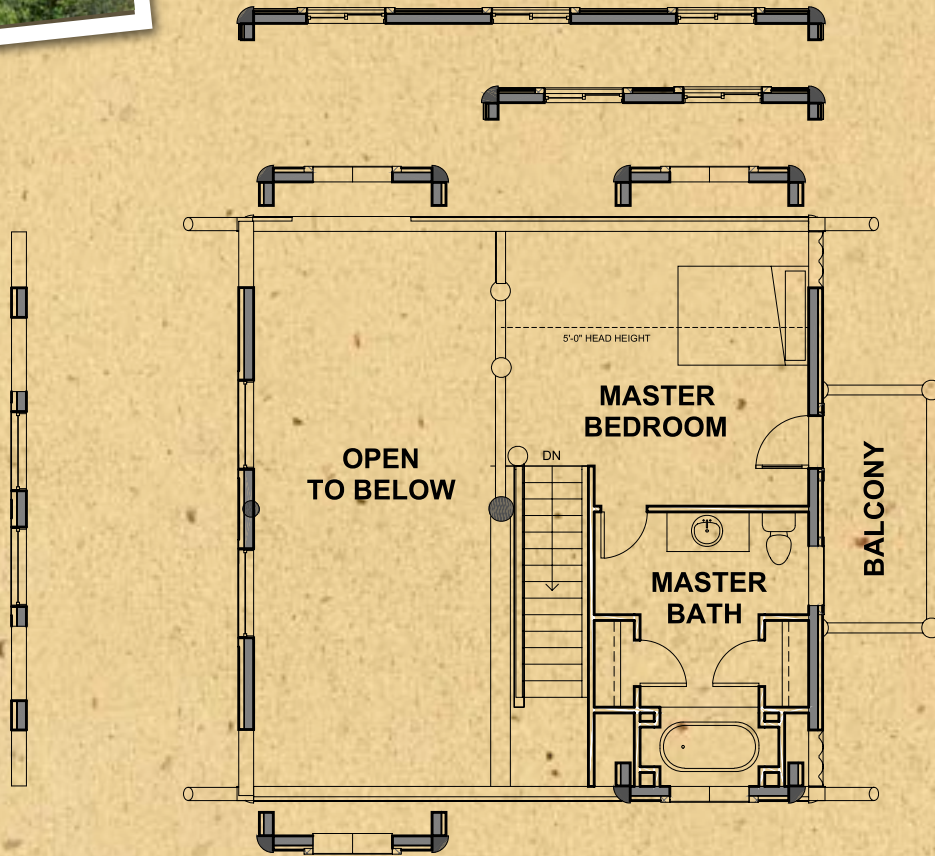

Fox Hollow Series

Fox Hollow Loft 3

Fox Hollow Loft 3	
Main Level Area	840 sq. ft.
Loft & Storage	392 sq. ft.
Total Living Area	1289 sq. ft.

Available Wall Options shown

www.whispercreekloghomes.com