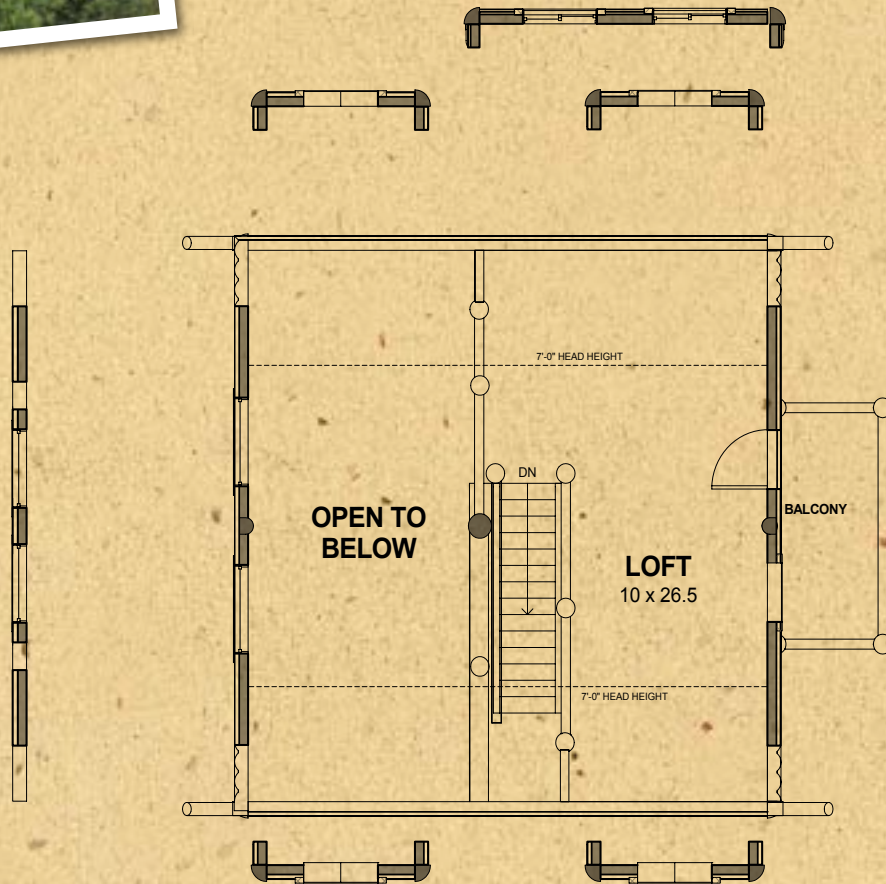

Fox Hollow Series

Fox Hollow Loft 1

Fox Hollow Loft 1	
Main Level Area	841 sq. ft.
Loft & Storage	392 sq. ft.
Total Living Area	1289 sq. ft.

Available Options
shown on this loft plan:
Balcony
Dormers
Window Feature Wall