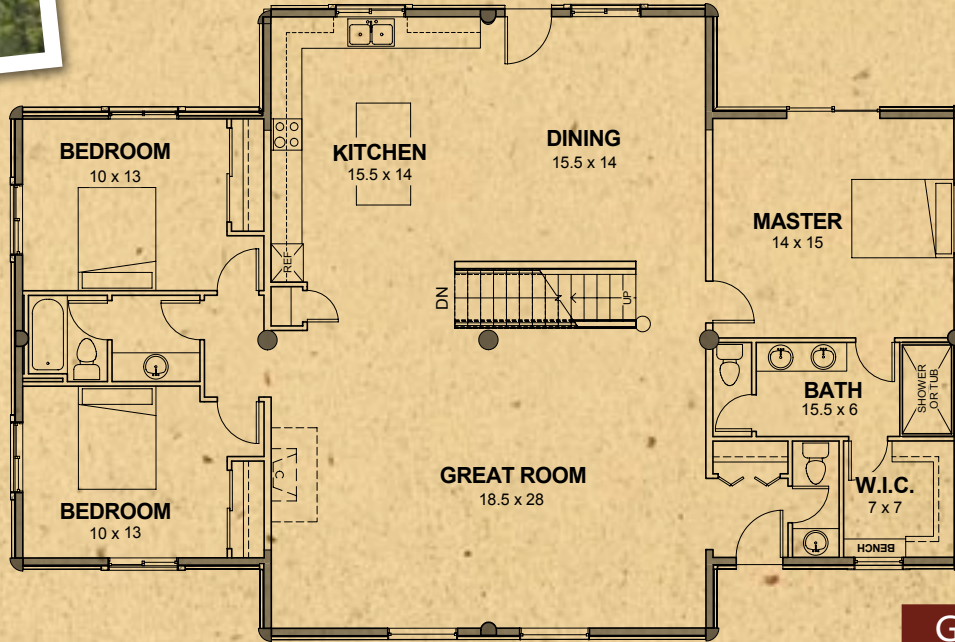

Grizzly Series

Grizzly 1	
Main Level Area	2088 sq. ft.
Loft & Storage	552 sq. ft.
Total Living Area	2640 sq. ft.

Available Wall Options shown

www.whispercreekloghomes.com