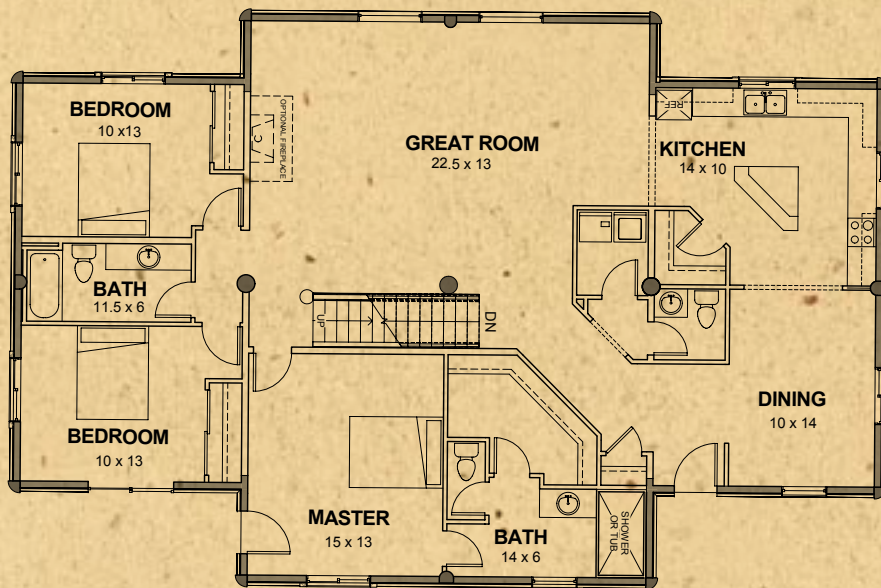

# Grizzly Series

Grizzly 3	
Main Level Area	2088 sq. ft.
Loft & Storage	552 sq. ft.
Total Living Area	2640 sq. ft.

Available Wall Options shown

[www.whispercreekloghomes.com](http://www.whispercreekloghomes.com)