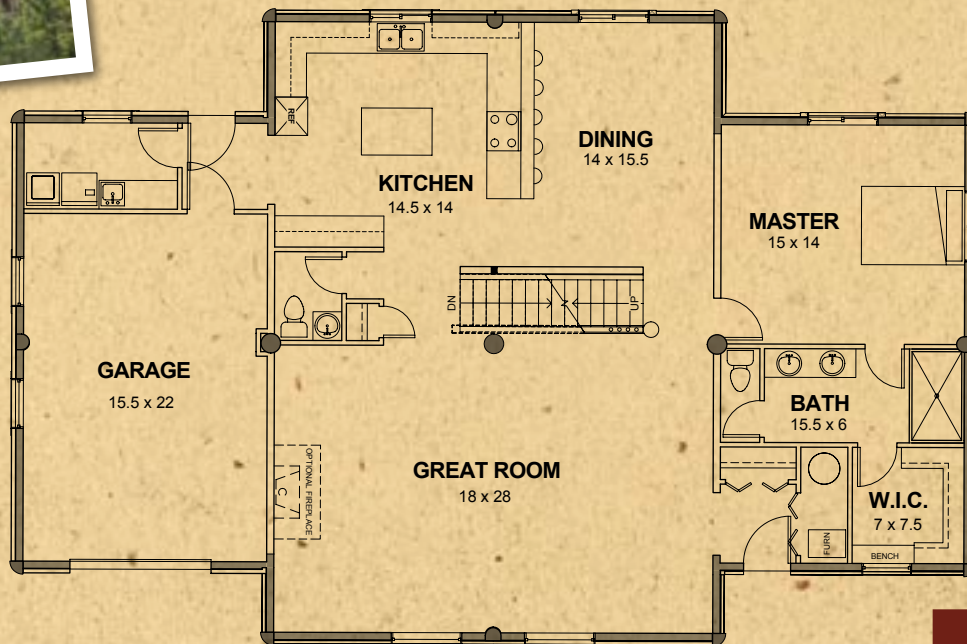

# Grizzly Series

Grizzly 6	
Main Level Area	2088 sq. ft.
Loft & Storage	552 sq. ft.
Total Living Area	2640 sq. ft.

Available Wall Options shown

[www.whispercreekloghomes.com](http://www.whispercreekloghomes.com)