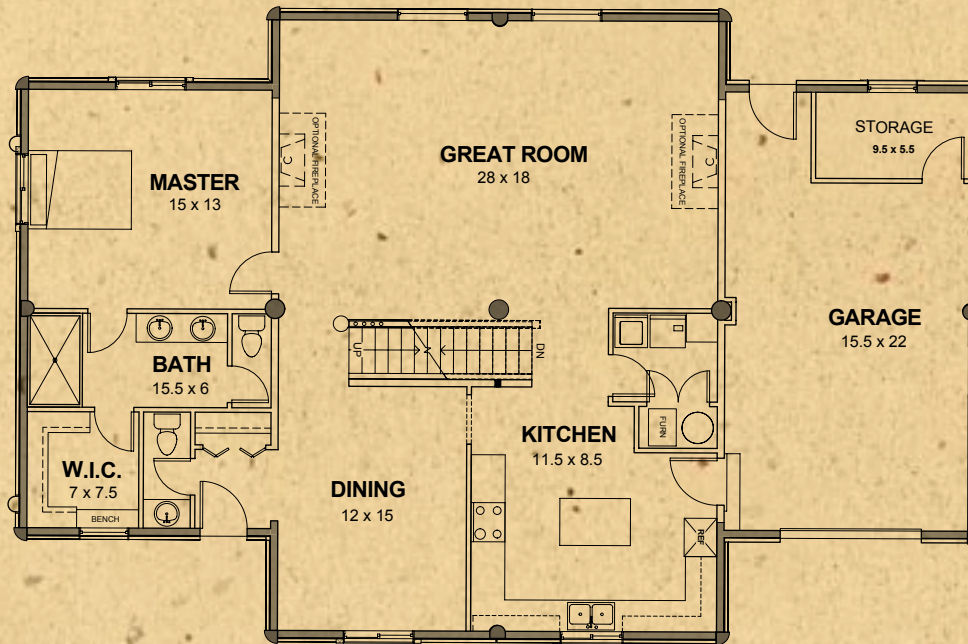

Grizzly Series

Grizzly 7	
Main Level Area	2088 sq. ft.
Loft & Storage	552 sq. ft.
Total Living Area	2640 sq. ft.

Available Wall Options shown

www.whispercreekloghomes.com