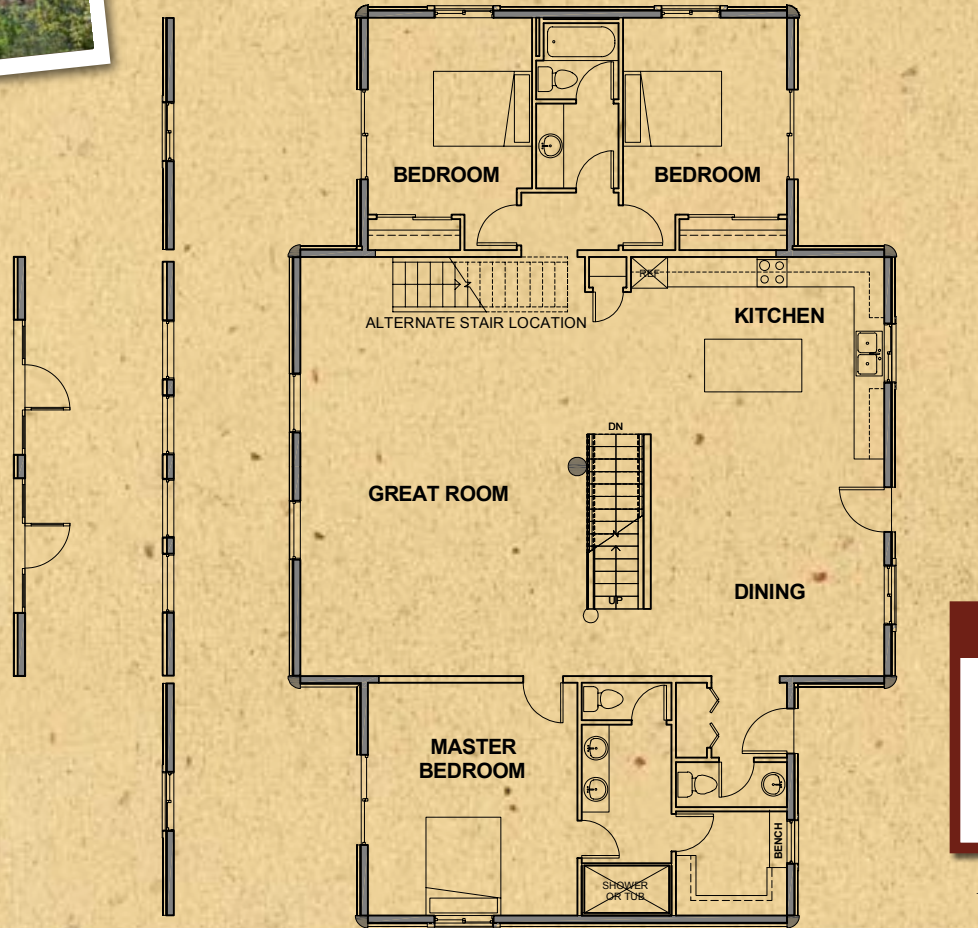

Grizzly Series

Grizzly Loft 3

Grizzly Loft 3

Main Level Area	2088 sq. ft.
Loft & Storage	552 sq. ft.
Total Living Area	2640 sq. ft.

Available Wall Options shown

www.whispercreekloghomes.com