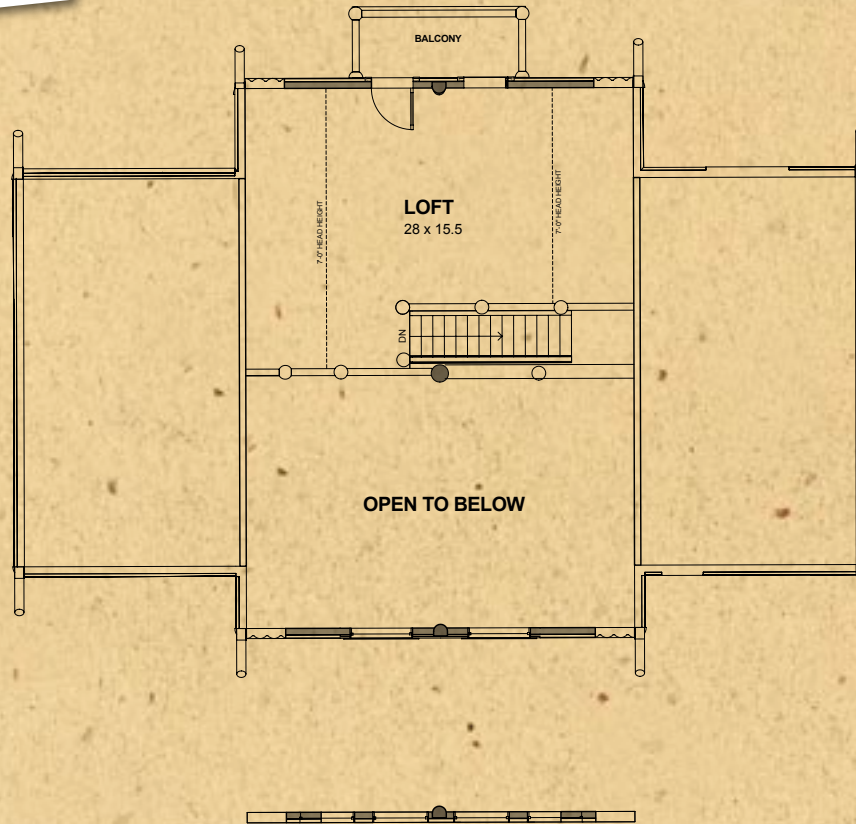

Grizzly Series

Grizzly - Loft 1

Grizzly - Loft 1

Main Level Area	2088 sq. ft.
Loft & Storage	552 sq. ft.
Total Living Area	2640 sq. ft.

Available Wall Options shown

www.whispercreekloghomes.com