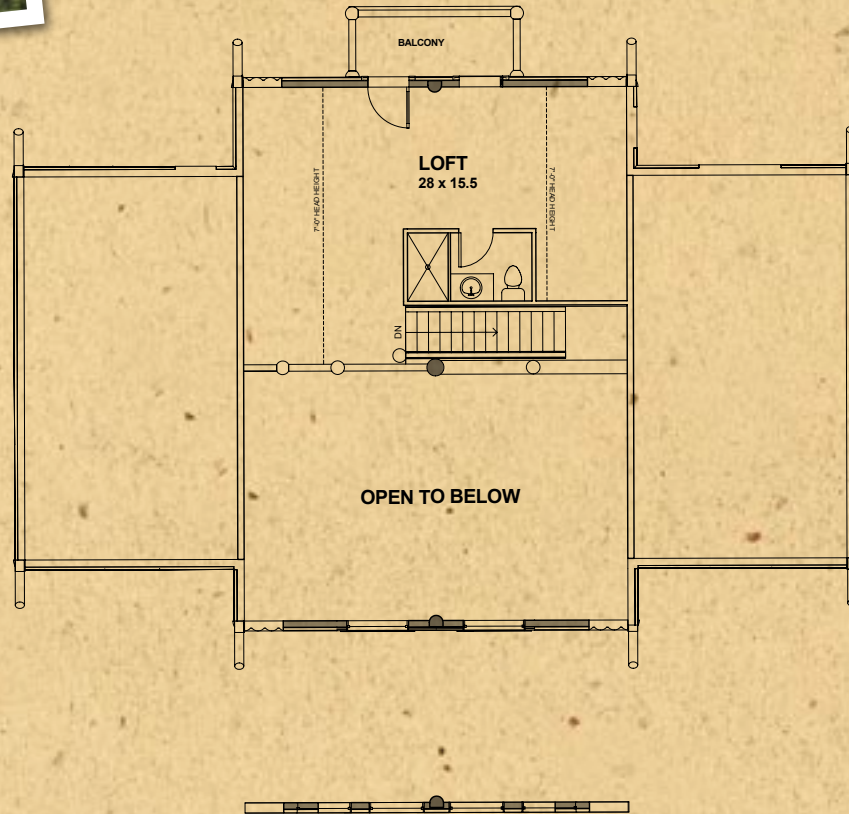

Grizzly Series

Grizzly - Loft 2	
Main Level Area	2088 sq. ft.
Loft & Storage	552 sq. ft.
Total Living Area	2640 sq. ft.

Available Wall Options shown

www.whispercreekloghomes.com