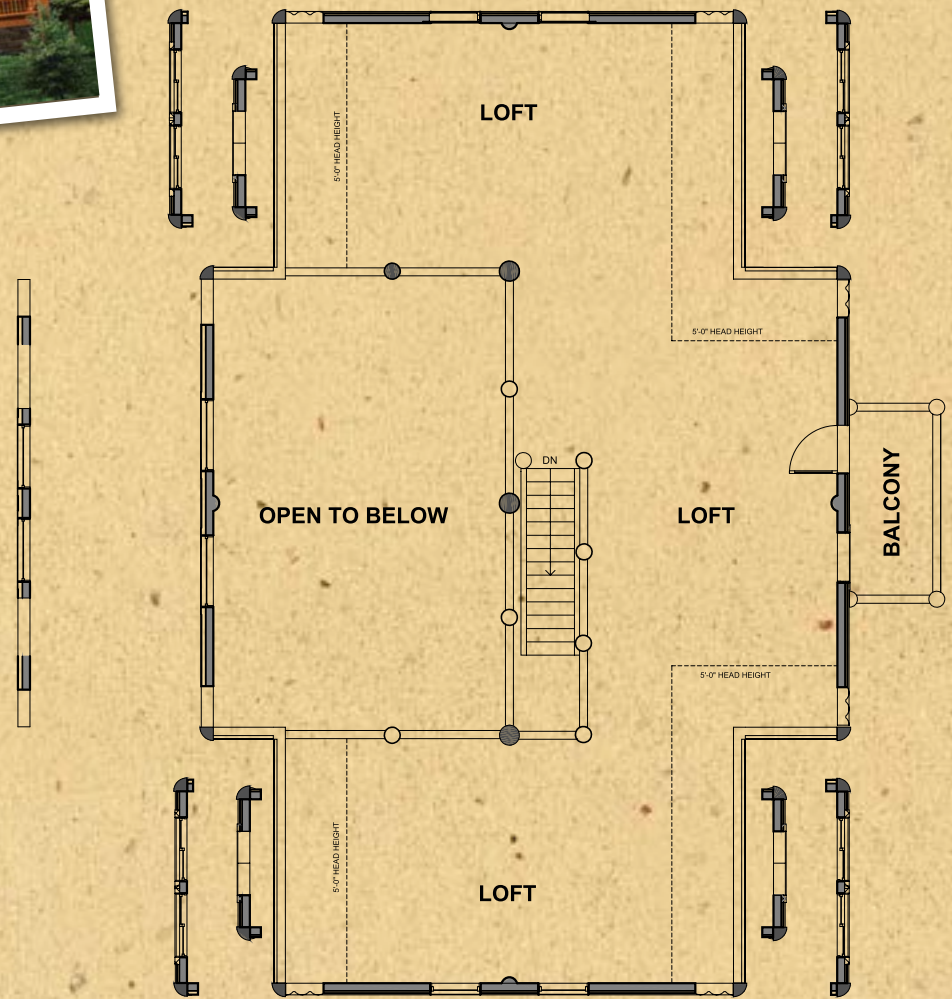

Grizzly Lofted Series

| Grizzly Lofted 1 | |
|--------------------------|---------------------|
| Main Level Area | 2088 sq. ft. |
| Loft & Storage | 1480 sq. ft. |
| Total Living Area | 3568 sq. ft. |