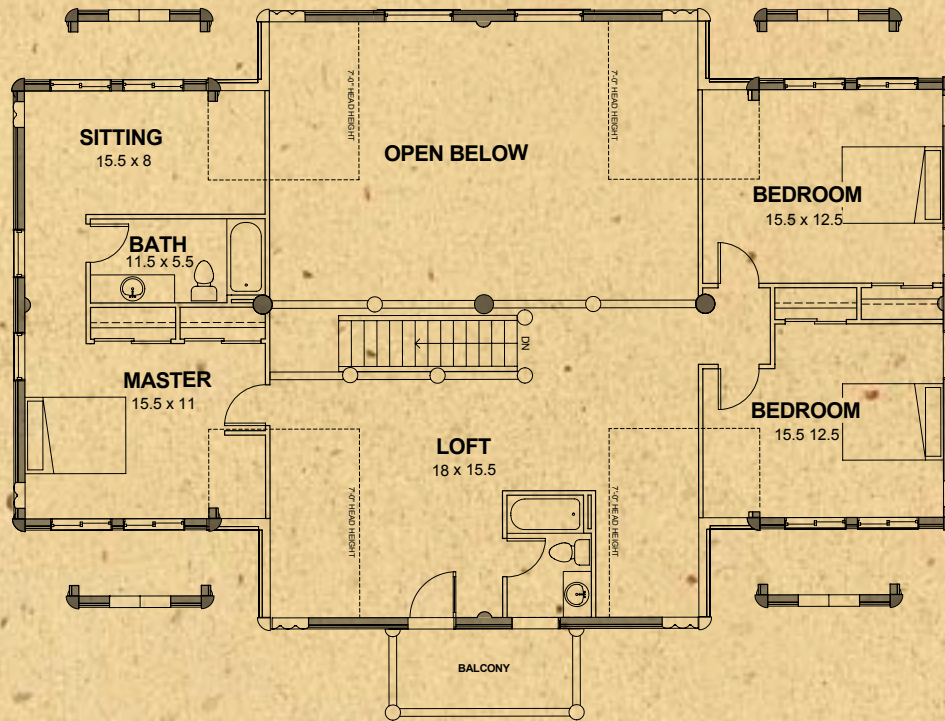

Grizzly Lofted Series

| Grizzly Lofted 3 | |
|-------------------|--------------|
| Main Level Area | 2088 sq. ft. |
| Loft & Storage | 1468 sq. ft. |
| Total Living Area | 3568 sq. ft. |

Available options shown on this loft plan:
 Balcony
 Dormers
 Window Feature Wall