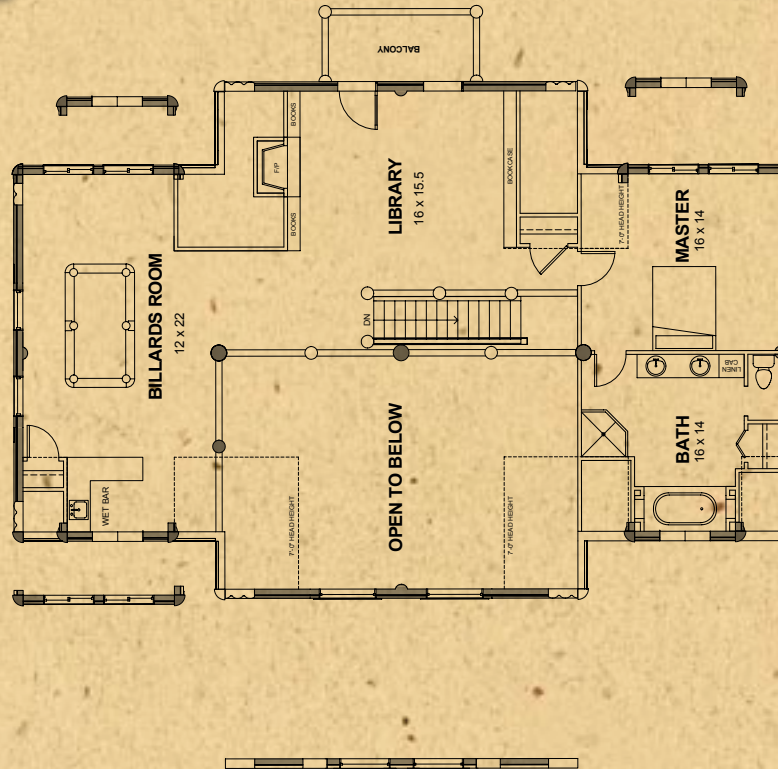

Grizzly Series

Grizzly Lofted 4	
Main Level Area	2088 sq. ft.
Loft & Storage	1480 sq. ft.
Total Living Area	3568 sq. ft.

Available options shown
 Balcony
 Dormers
 Window Feature Wall

www.whispercreekloghomes.com