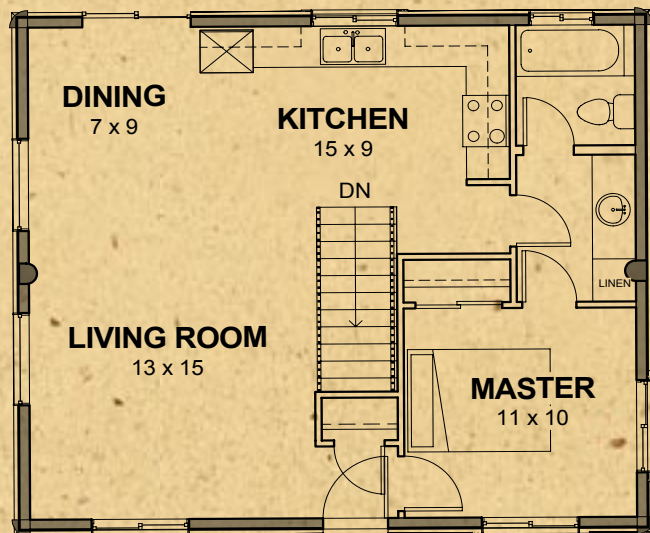

Heartland Series

Heartland 3

Total Living Area	725 sq. ft.
-------------------	-------------

Available Wall Option Shown

www.whispercreekloghomes.com