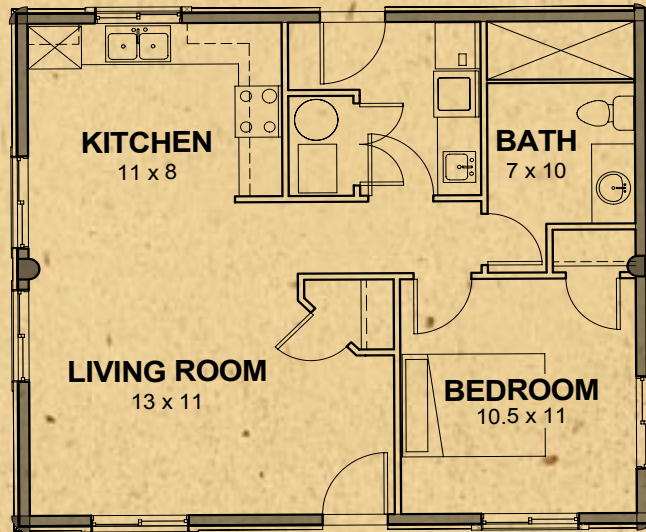

Heartland Series

Heartland 4

Total Living Area	725 sq. ft.
-------------------	-------------

Available Wall Option Shown

www.whispercreekloghomes.com