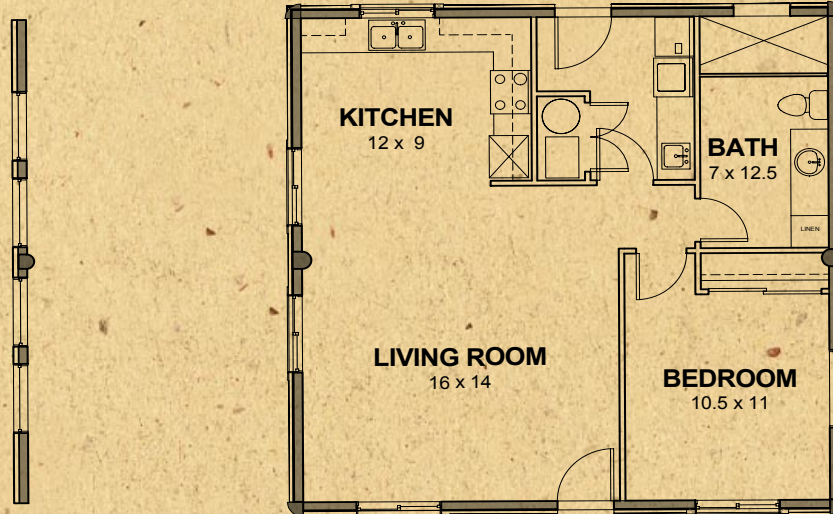

Homestead Series

Homestead 1

Homestead 1

Total Living Area	841 sq. ft.
-------------------	-------------

Available Wall Option Shown

www.whispercreekloghomes.com