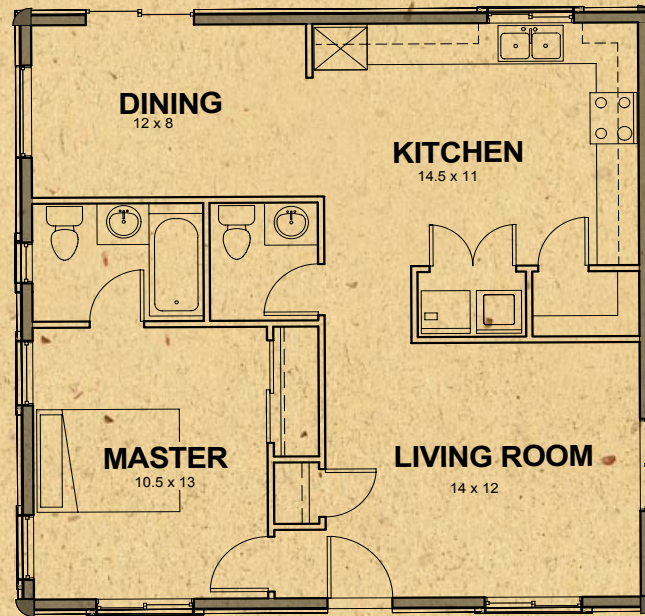

Homestead Series

Homestead 2

Homestead 2

Total Living Area	841 sq. ft.
--------------------------	--------------------

Available Wall Option Shown

www.whispercreekloghomes.com