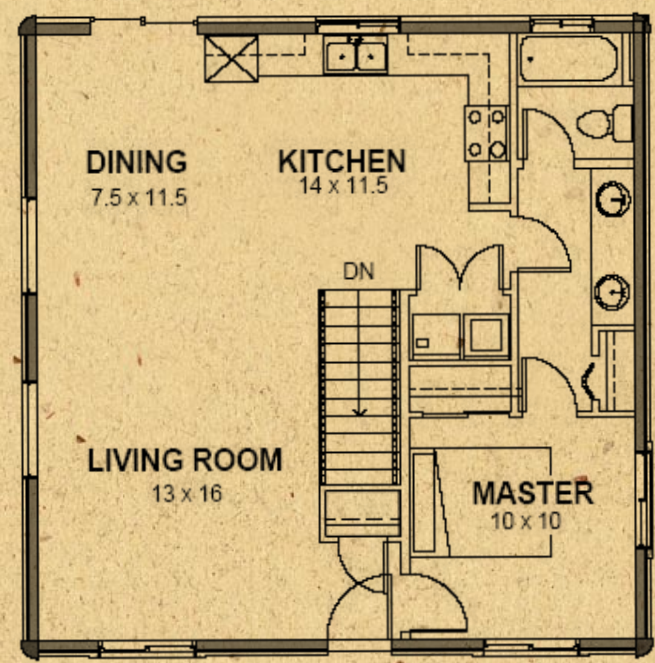

Homestead Series

Homestead 4

Total Living Area	841 sq. ft.
-------------------	-------------

Available Wall Options shown

www.whispercreekloghomes.com