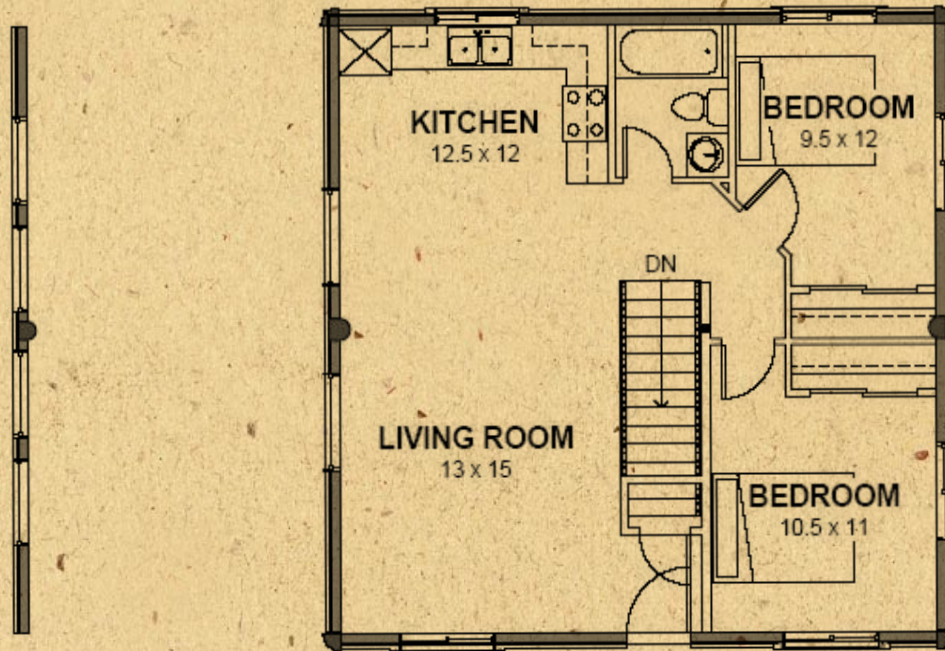

Homestead Series

Homestead 5

Homestead 5

Total Living Area 841 sq. ft.

Available Wall Options shown

www.whispercreekloghomes.com