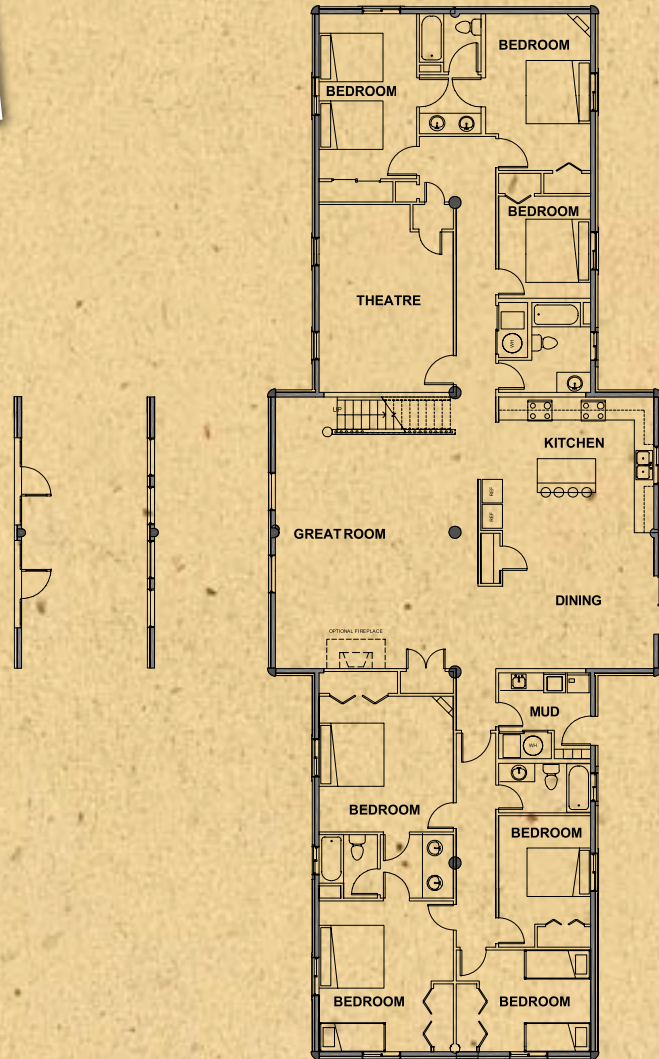

Kodiak Series

Kodiak 2

Kodiak 2

Main Level Area	3480 sq. ft.
Loft & Storage	2872 sq. ft.
Total Living Area	6352 sq. ft.

Available Wall Options shown

www.whispercreekloghomes.com