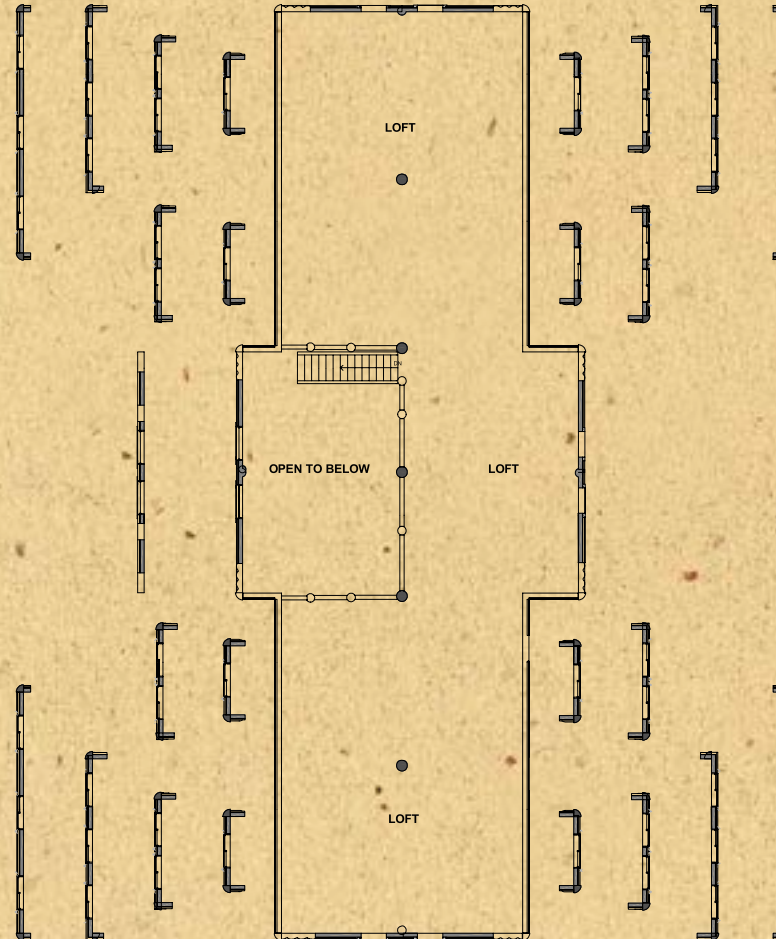

# Kodiak Series

Kodiak Lofted 1

## Kodiak Lofted 1

Main Level Area	3480 sq. ft.
Loft & Storage	2872 sq. ft.
Total Living Area	6352 sq. ft.

Available Wall Options shown

[www.whispercreekloghomes.com](http://www.whispercreekloghomes.com)