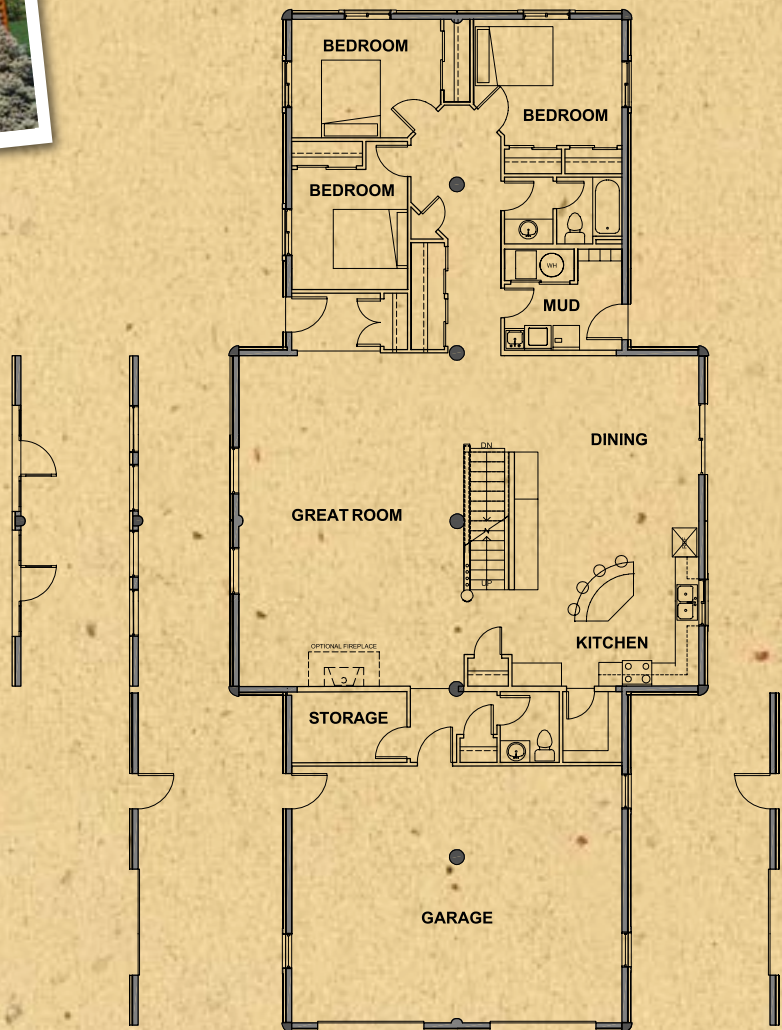

Moose Hollow Series

Moose Hollow 1	
Main Level Area	2842 sq. ft.
Loft & Storage	2234 sq. ft.
Total Living Area	5076 sq. ft.

Available Wall Options shown

www.whispercreekloghomes.com