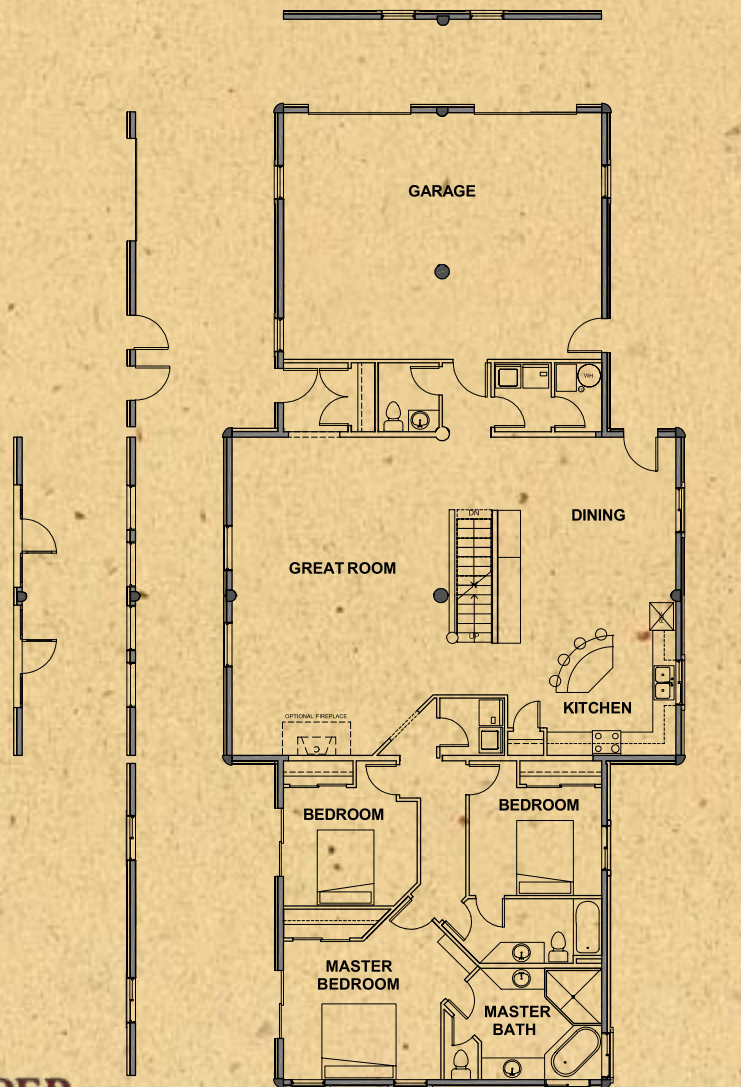

Moose Hollow Series

Moose Hollow 2

Moose Hollow 2	
Main Level Area	2842 sq. ft.
Loft & Storage	2234 sq. ft.
Total Living Area	5076 sq. ft.

Available Wall Options shown

www.whispercreekloghomes.com